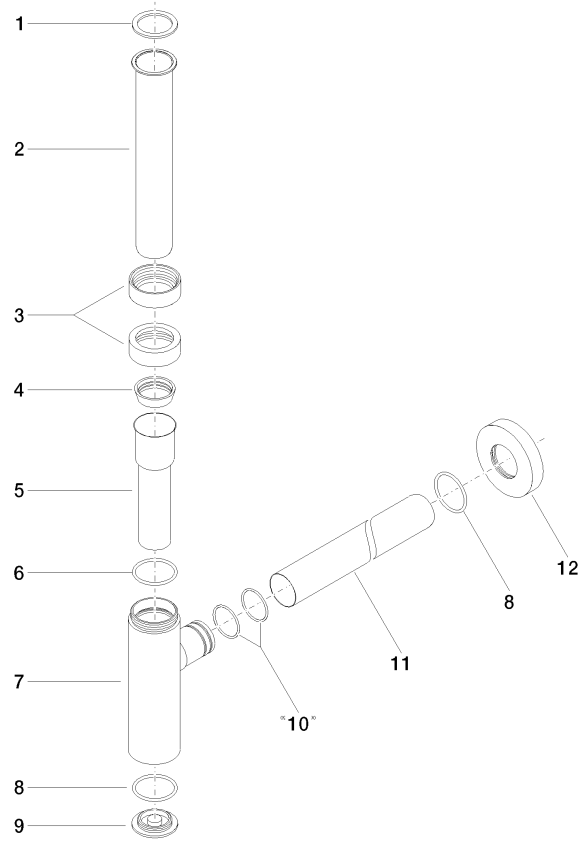

Siphon for basin - Light Gold

LULU

10 060 970

• rosette Ø 70 mm

Fits: LULU, TARA, LISSÉ, VAIA, META

	Light Gold	10 060 970-26
	Chrome	10 060 970-00
	Brushed Platinum	10 060 970-06
	Platinum	10 060 970-08
	Durabress (23kt Gold)	10 060 970-09
	Dark Chrome	10 060 970-19
	Brushed Light Gold	10 060 970-27
	Brushed Durabress (23kt Gold)	10 060 970-28
	Matte Black	10 060 970-33
	Brushed Bronze	10 060 970-42
	Brushed Champagne (22kt Gold)	10 060 970-46
	Champagne (22kt Gold)	10 060 970-47
	Brushed Chrome	10 060 970-93
	Brushed Dark Platinum	10 060 970-99

10 060 970

mm [inches]

10 060 970

**Product version from 10/1/2023**

Parts for other finishes can be found here: [Chrome](#)

### Spare parts list

#### Product version from 10/1/2023

No.	Item Number	Name	Quantity used	Delivery time
	09 14 20 060 90	seal	15	2