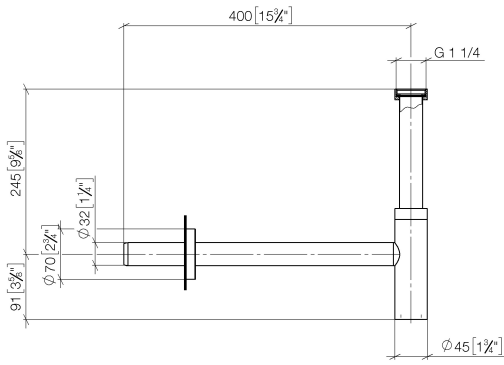

Siphon for basin - Light Gold

LULU

10 060 970

• rosette Ø 70 mm

Fits: LULU, TARA, LISSÉ, VAIA, META

	Light Gold	10 060 970-26
	Chrome	10 060 970-00
	Brushed Platinum	10 060 970-06
	Platinum	10 060 970-08
	Durabress (23kt Gold)	10 060 970-09
	Dark Chrome	10 060 970-19
	Brushed Light Gold	10 060 970-27
	Brushed Durabress (23kt Gold)	10 060 970-28
	Matte Black	10 060 970-33
	Brushed Bronze	10 060 970-42
	Brushed Champagne (22kt Gold)	10 060 970-46
	Champagne (22kt Gold)	10 060 970-47
	Brushed Chrome	10 060 970-93
	Brushed Dark Platinum	10 060 970-99

10 060 970

mm [inches]

10 060 970

**Product version from 10/1/2023**

Parts for other finishes can be found here: [Chrome](#)

#### Product version from 10/1/2023

No.	Item Number	Name	Quantity used	Delivery time
	09 14 20 060 90	seal	15	2