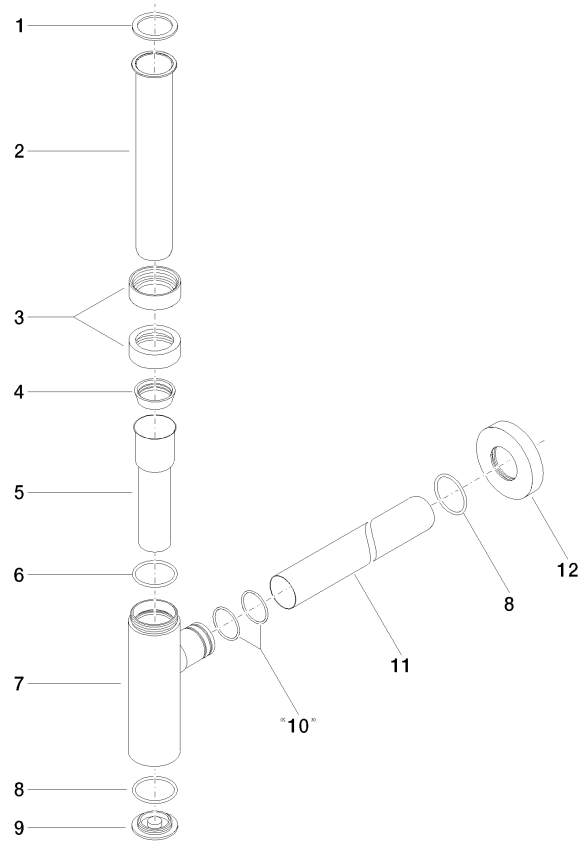

10 060 970

• rosette Ø 70 mm

Fits: LULU, TARA, LISSÉ, VAIA, META

	Brushed Light Gold	10 060 970-27
	Chrome	10 060 970-00
	Brushed Platinum	10 060 970-06
	Platinum	10 060 970-08
	Durabress (23kt Gold)	10 060 970-09
	Dark Chrome	10 060 970-19
	Light Gold	10 060 970-26
	Brushed Durabress (23kt Gold)	10 060 970-28
	Matte Black	10 060 970-33
	Brushed Bronze	10 060 970-42
	Brushed Champagne (22kt Gold)	10 060 970-46
	Champagne (22kt Gold)	10 060 970-47
	Brushed Chrome	10 060 970-93
	Brushed Dark Platinum	10 060 970-99

Siphon for basin - Brushed Light Gold

10 060 970

mm [inches]

10 060 970

Product version from 10/1/2023

Parts for other finishes can be found here: [Chrome](#)

Siphon for basin - Brushed Light Gold

LULU

10 060 970

Spare parts list

Product version from 10/1/2023

No.	Item Number	Name	Quantity used	Delivery time
	09 14 20 060 90	seal	15	2