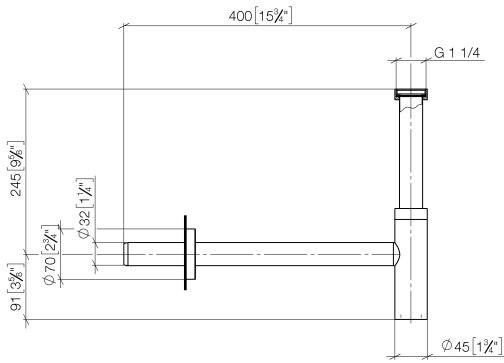

10 060 970

• rosette Ø 70 mm

Fits: LULU, TARA, LISSÉ, VAIA, META

	Brushed Light Gold	10 060 970-27
	Chrome	10 060 970-00
	Brushed Platinum	10 060 970-06
	Platinum	10 060 970-08
	Durabress (23kt Gold)	10 060 970-09
	Dark Chrome	10 060 970-19
	Light Gold	10 060 970-26
	Brushed Durabress (23kt Gold)	10 060 970-28
	Matte Black	10 060 970-33
	Brushed Bronze	10 060 970-42
	Brushed Champagne (22kt Gold)	10 060 970-46
	Champagne (22kt Gold)	10 060 970-47
	Brushed Chrome	10 060 970-93
	Brushed Dark Platinum	10 060 970-99

Siphon for basin - Brushed Light Gold

10 060 970

mm [inches]

10 060 970

Product version from 10/1/2023

Parts for other finishes can be found here: [Chrome](#)

Siphon for basin - Brushed Light Gold

LULU

10 060 970

Spare parts list

Product version from 10/1/2023

No.	Item Number	Name	Quantity used	Delivery time
	09 14 20 060 90	seal	15	2