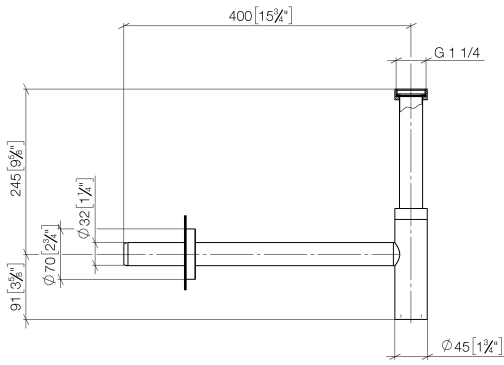

Siphon for basin - Brushed Durabronze (23kt Gold)

LULU

10 060 970

● rosette Ø 70 mm

Fits: LULU, TARA, LISSÉ, VAIA, META

	Brushed Durabronze (23kt Gold)	10 060 970-28
	Chrome	10 060 970-00
	Brushed Platinum	10 060 970-06
	Platinum	10 060 970-08
	Durabronze (23kt Gold)	10 060 970-09
	Dark Chrome	10 060 970-19
	Light Gold	10 060 970-26
	Brushed Light Gold	10 060 970-27
	Matte Black	10 060 970-33
	Brushed Bronze	10 060 970-42
	Brushed Champagne (22kt Gold)	10 060 970-46
	Champagne (22kt Gold)	10 060 970-47
	Brushed Chrome	10 060 970-93
	Brushed Dark Platinum	10 060 970-99

Siphon for basin - Brushed Durabronz (23kt Gold)

10 060 970

mm [inches]

10 060 970

**Product version from 10/1/2023**

Parts for other finishes can be found here: Chrome

#### Product version from 10/1/2023

No.	Item Number	Name	Quantity used	Delivery time
	09 14 20 060 90	seal	15	2