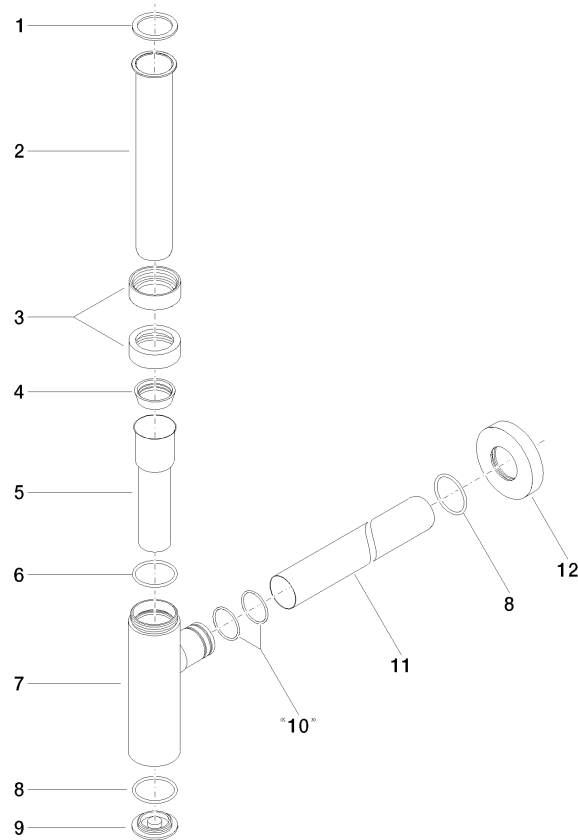

Siphon for basin - Brushed Durabronze (23kt Gold)

LULU

10 060 970

● rosette Ø 70 mm

Fits: LULU, TARA, LISSÉ, VAIA, META

	Brushed Durabronze (23kt Gold)	10 060 970-28
	Chrome	10 060 970-00
	Brushed Platinum	10 060 970-06
	Platinum	10 060 970-08
	Durabronze (23kt Gold)	10 060 970-09
	Dark Chrome	10 060 970-19
	Light Gold	10 060 970-26
	Brushed Light Gold	10 060 970-27
	Matte Black	10 060 970-33
	Brushed Bronze	10 060 970-42
	Brushed Champagne (22kt Gold)	10 060 970-46
	Champagne (22kt Gold)	10 060 970-47
	Brushed Chrome	10 060 970-93
	Brushed Dark Platinum	10 060 970-99

Siphon for basin - Brushed Durabronz (23kt Gold)

10 060 970

mm [inches]

10 060 970

**Product version from 10/1/2023**

Parts for other finishes can be found here: Chrome

### Spare parts list

#### Product version from 10/1/2023

No.	Item Number	Name	Quantity used	Delivery time
	09 14 20 060 90	seal	15	2