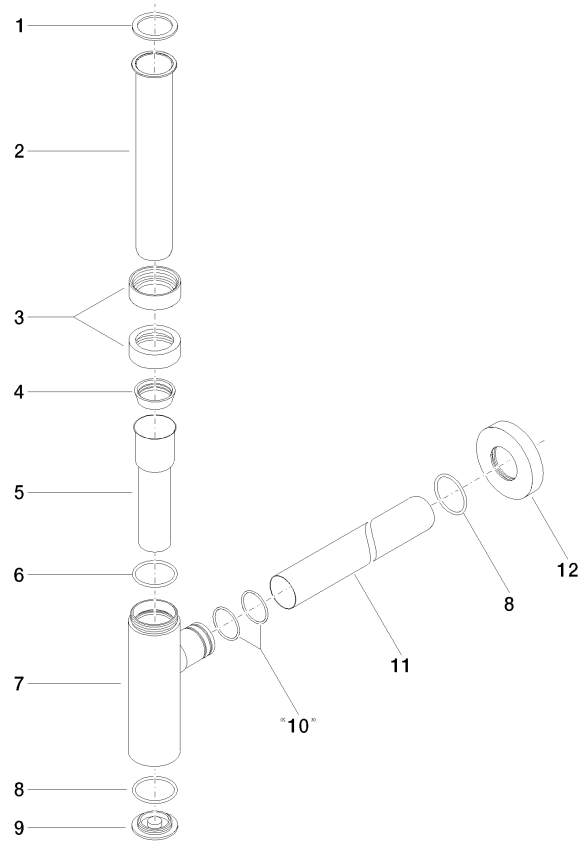

Siphon for basin - Brushed Durabronze (23kt Gold)

LULU

10 060 970

● rosette Ø 70 mm

Fits: LULU, TARA, LISSÉ, VAIA, META

	Brushed Durabronze (23kt Gold)	10 060 970-28
	Chrome	10 060 970-00
	Brushed Platinum	10 060 970-06
	Platinum	10 060 970-08
	Durabronze (23kt Gold)	10 060 970-09
	Dark Chrome	10 060 970-19
	Light Gold	10 060 970-26
	Brushed Light Gold	10 060 970-27
	Matte Black	10 060 970-33
	Brushed Bronze	10 060 970-42
	Brushed Champagne (22kt Gold)	10 060 970-46
	Champagne (22kt Gold)	10 060 970-47
	Brushed Chrome	10 060 970-93
	Brushed Dark Platinum	10 060 970-99

Siphon for basin - Brushed Durabronz (23kt Gold)

10 060 970

mm [inches]

10 060 970

**Product version from 10/1/2023**

Parts for other finishes can be found here: [Chrome](#)

Siphon for basin - Brushed Durabronz (23kt Gold)

LULU

10 060 970

**Spare parts list**

**Product version from 10/1/2023**

No.	Item Number	Name	Quantity used	Delivery time
	09 14 20 060 90	seal	15	2