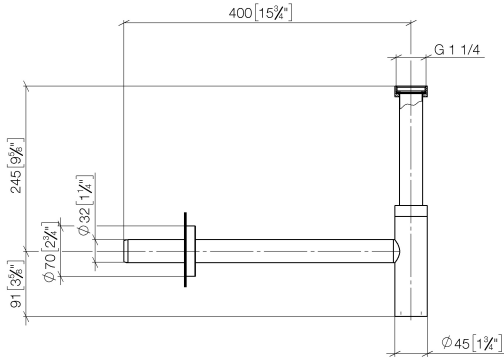

Siphon for basin - Brushed Durabronze (23kt Gold)

LULU

10 060 970

● rosette Ø 70 mm

Fits: LULU, TARA, LISSÉ, VAIA, META

	Brushed Durabronze (23kt Gold)	10 060 970-28
	Chrome	10 060 970-00
	Brushed Platinum	10 060 970-06
	Platinum	10 060 970-08
	Durabronze (23kt Gold)	10 060 970-09
	Dark Chrome	10 060 970-19
	Light Gold	10 060 970-26
	Brushed Light Gold	10 060 970-27
	Matte Black	10 060 970-33
	Brushed Bronze	10 060 970-42
	Brushed Champagne (22kt Gold)	10 060 970-46
	Champagne (22kt Gold)	10 060 970-47
	Brushed Chrome	10 060 970-93
	Brushed Dark Platinum	10 060 970-99

Siphon for basin - Brushed Durabronz (23kt Gold)

10 060 970

mm [inches]

10 060 970

**Product version from 10/1/2023**

Parts for other finishes can be found here: [Chrome](#)

Siphon for basin - Brushed Durabronz (23kt Gold)

LULU

10 060 970

**Spare parts list**

**Product version from 10/1/2023**

No.	Item Number	Name	Quantity used	Delivery time
	09 14 20 060 90	seal	15	2