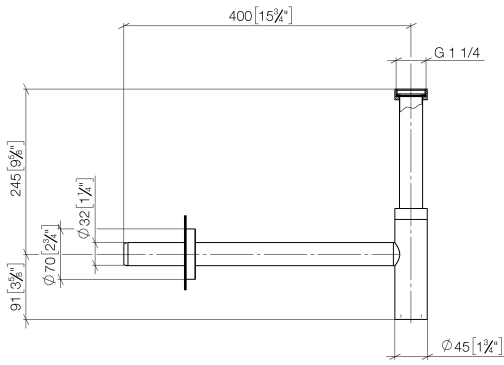

10 060 970

• rosette Ø 70 mm

Fits: LULU, TARA, LISSÉ, VAIA, META

	Matte Black	10 060 970-33
	Chrome	10 060 970-00
	Brushed Platinum	10 060 970-06
	Platinum	10 060 970-08
	Durabress (23kt Gold)	10 060 970-09
	Dark Chrome	10 060 970-19
	Light Gold	10 060 970-26
	Brushed Light Gold	10 060 970-27
	Brushed Durabress (23kt Gold)	10 060 970-28
	Brushed Bronze	10 060 970-42
	Brushed Champagne (22kt Gold)	10 060 970-46
	Champagne (22kt Gold)	10 060 970-47
	Brushed Chrome	10 060 970-93
	Brushed Dark Platinum	10 060 970-99

10 060 970

mm [inches]

10 060 970

**Product version from 10/1/2023**

Parts for other finishes can be found here: Chrome

#### Product version from 10/1/2023

No.	Item Number	Name	Quantity used	Delivery time
	09 14 20 060 90	seal	15	2