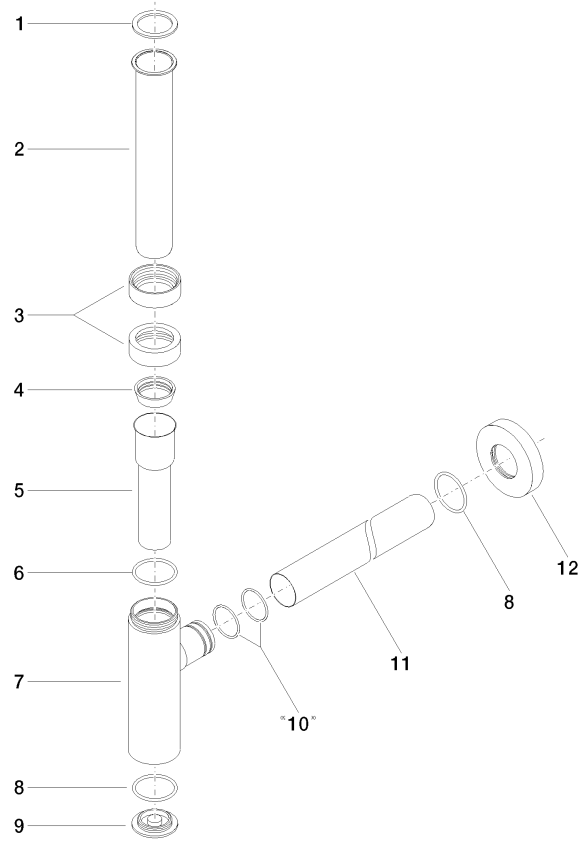

10 060 970

• rosette Ø 70 mm

Fits: LULU, TARA, LISSÉ, VAIA, META

	Matte Black	10 060 970-33
	Chrome	10 060 970-00
	Brushed Platinum	10 060 970-06
	Platinum	10 060 970-08
	Durabress (23kt Gold)	10 060 970-09
	Dark Chrome	10 060 970-19
	Light Gold	10 060 970-26
	Brushed Light Gold	10 060 970-27
	Brushed Durabress (23kt Gold)	10 060 970-28
	Brushed Bronze	10 060 970-42
	Brushed Champagne (22kt Gold)	10 060 970-46
	Champagne (22kt Gold)	10 060 970-47
	Brushed Chrome	10 060 970-93
	Brushed Dark Platinum	10 060 970-99

10 060 970

mm [inches]

10 060 970

**Product version from 10/1/2023**

Parts for other finishes can be found here: Chrome

### Spare parts list

#### Product version from 10/1/2023

No.	Item Number	Name	Quantity used	Delivery time
	09 14 20 060 90	seal	15	2