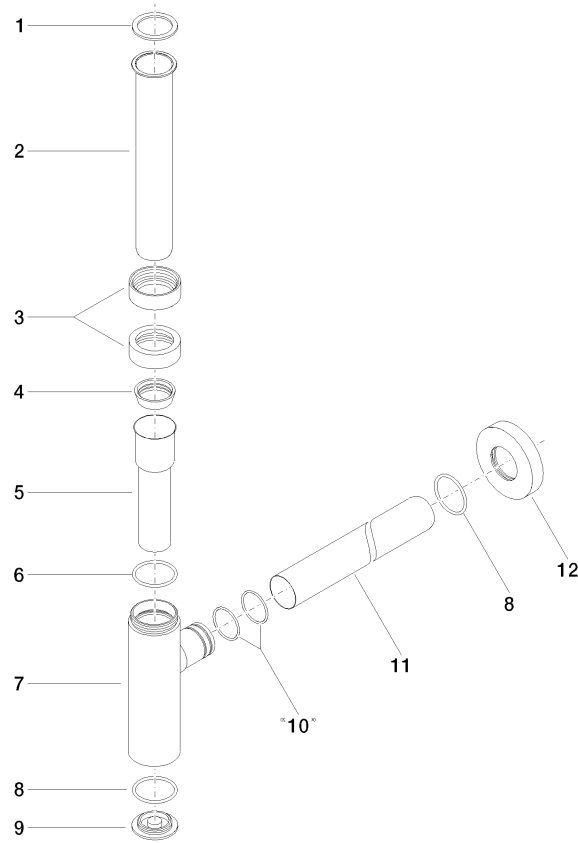

10 060 970

● rosette Ø 70 mm

Fits: LULU, TARA, LISSÉ, VAIA, META

	Brushed Bronze	10 060 970-42
	Chrome	10 060 970-00
	Brushed Platinum	10 060 970-06
	Platinum	10 060 970-08
	Durabress (23kt Gold)	10 060 970-09
	Dark Chrome	10 060 970-19
	Light Gold	10 060 970-26
	Brushed Light Gold	10 060 970-27
	Brushed Durabress (23kt Gold)	10 060 970-28
	Matte Black	10 060 970-33
	Brushed Champagne (22kt Gold)	10 060 970-46
	Champagne (22kt Gold)	10 060 970-47
	Brushed Chrome	10 060 970-93
	Brushed Dark Platinum	10 060 970-99

10 060 970

mm [inches]

10 060 970

**Product version from 10/1/2023**

Parts for other finishes can be found here: [Chrome](#)

### Spare parts list

#### Product version from 10/1/2023

No.	Item Number	Name	Quantity used	Delivery time
	09 14 20 060 90	seal	15	2