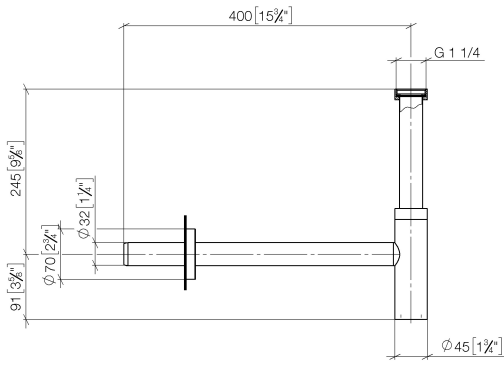

10 060 970

● rosette Ø 70 mm

Fits: LULU, TARA, LISSÉ, VAIA, META

	Brushed Bronze	10 060 970-42
	Chrome	10 060 970-00
	Brushed Platinum	10 060 970-06
	Platinum	10 060 970-08
	Durabress (23kt Gold)	10 060 970-09
	Dark Chrome	10 060 970-19
	Light Gold	10 060 970-26
	Brushed Light Gold	10 060 970-27
	Brushed Durabress (23kt Gold)	10 060 970-28
	Matte Black	10 060 970-33
	Brushed Champagne (22kt Gold)	10 060 970-46
	Champagne (22kt Gold)	10 060 970-47
	Brushed Chrome	10 060 970-93
	Brushed Dark Platinum	10 060 970-99

10 060 970

mm [inches]

10 060 970

**Product version from 10/1/2023**

Parts for other finishes can be found here: [Chrome](#)

#### Product version from 10/1/2023

No.	Item Number	Name	Quantity used	Delivery time
	09 14 20 060 90	seal	15	2