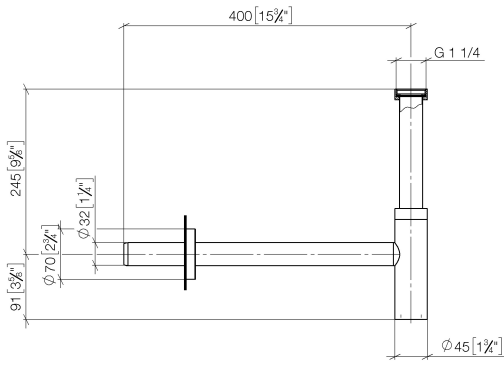

Siphon for basin - Brushed Champagne (22kt Gold)

LULU

10 060 970

● rosette Ø 70 mm

Fits: LULU, TARA, LISSÉ, VAIA, META

	Brushed Champagne (22kt Gold)	10 060 970-46
	Chrome	10 060 970-00
	Brushed Platinum	10 060 970-06
	Platinum	10 060 970-08
	Durabrand (23kt Gold)	10 060 970-09
	Dark Chrome	10 060 970-19
	Light Gold	10 060 970-26
	Brushed Light Gold	10 060 970-27
	Brushed Durabrand (23kt Gold)	10 060 970-28
	Matte Black	10 060 970-33
	Brushed Bronze	10 060 970-42
	Champagne (22kt Gold)	10 060 970-47
	Brushed Chrome	10 060 970-93
	Brushed Dark Platinum	10 060 970-99

Siphon for basin - Brushed Champagne (22kt Gold)

LULU

10 060 970

mm [inches]

10 060 970

Product version from 10/1/2023

Parts for other finishes can be found here: [Chrome](#)

Siphon for basin - Brushed Champagne (22kt Gold)

LULU

10 060 970

Spare parts list

Product version from 10/1/2023

No.	Item Number	Name	Quantity used	Delivery time
	09 14 20 060 90	seal	15	2