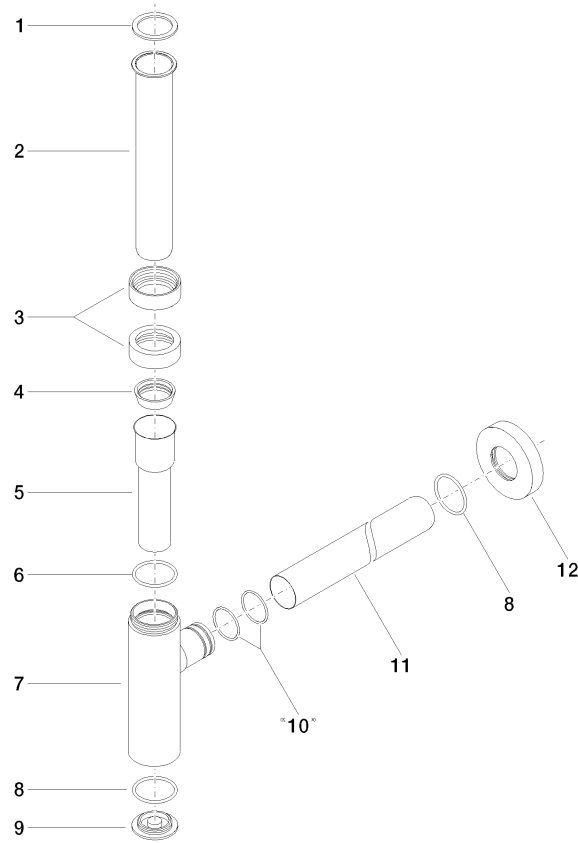

Siphon for basin - Brushed Champagne (22kt Gold)

LULU

10 060 970

● rosette Ø 70 mm

Fits: LULU, TARA, LISSÉ, VAIA, META

	Brushed Champagne (22kt Gold)	10 060 970-46
	Chrome	10 060 970-00
	Brushed Platinum	10 060 970-06
	Platinum	10 060 970-08
	Durabrand (23kt Gold)	10 060 970-09
	Dark Chrome	10 060 970-19
	Light Gold	10 060 970-26
	Brushed Light Gold	10 060 970-27
	Brushed Durabrand (23kt Gold)	10 060 970-28
	Matte Black	10 060 970-33
	Brushed Bronze	10 060 970-42
	Champagne (22kt Gold)	10 060 970-47
	Brushed Chrome	10 060 970-93
	Brushed Dark Platinum	10 060 970-99

Siphon for basin - Brushed Champagne (22kt Gold)

LULU

10 060 970

mm [inches]

10 060 970

Product version from 10/1/2023

Parts for other finishes can be found here: [Chrome](#)

Siphon for basin - Brushed Champagne (22kt Gold)

LULU

10 060 970

Spare parts list

Product version from 10/1/2023

No.	Item Number	Name	Quantity used	Delivery time
	09 14 20 060 90	seal	15	2