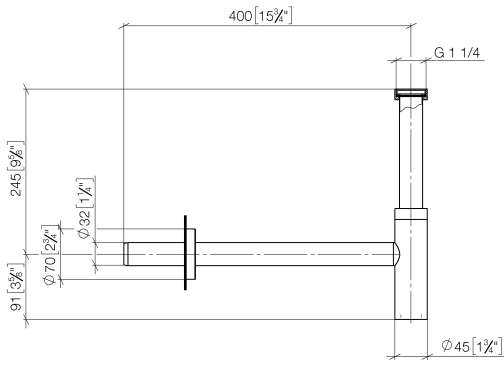

Siphon for basin - Brushed Champagne (22kt Gold)

LULU

10 060 970

• rosette Ø 70 mm

Fits: LULU, TARA, LISSÉ, VAIA, META

	Brushed Champagne (22kt Gold)	10 060 970-46
	Chrome	10 060 970-00
	Brushed Platinum	10 060 970-06
	Platinum	10 060 970-08
	Durabress (23kt Gold)	10 060 970-09
	Dark Chrome	10 060 970-19
	Light Gold	10 060 970-26
	Brushed Light Gold	10 060 970-27
	Brushed Durabress (23kt Gold)	10 060 970-28
	Matte Black	10 060 970-33
	Brushed Bronze	10 060 970-42
	Champagne (22kt Gold)	10 060 970-47
	Brushed Chrome	10 060 970-93
	Brushed Dark Platinum	10 060 970-99

Siphon for basin - Brushed Champagne (22kt Gold)

LULU

10 060 970

mm [inches]

10 060 970

Product version from 10/1/2023

Parts for other finishes can be found here: [Chrome](#)

Siphon for basin - Brushed Champagne (22kt Gold)

LULU

10 060 970

Spare parts list

Product version from 10/1/2023

No.	Item Number	Name	Quantity used	Delivery time
	09 14 20 060 90	seal	15	2