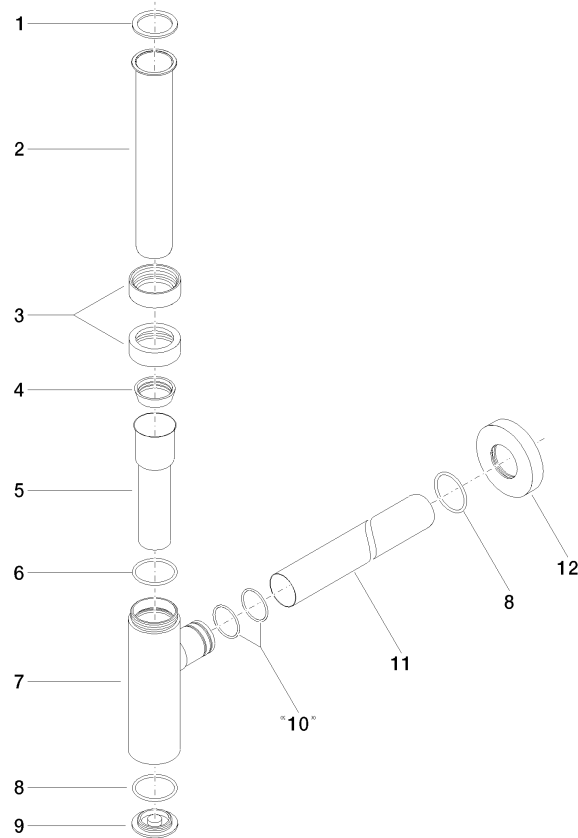

Siphon for basin - Brushed Champagne (22kt Gold)

LULU

10 060 970

• rosette Ø 70 mm

Fits: LULU, TARA, LISSÉ, VAIA, META

	Brushed Champagne (22kt Gold)	10 060 970-46
	Chrome	10 060 970-00
	Brushed Platinum	10 060 970-06
	Platinum	10 060 970-08
	Durabress (23kt Gold)	10 060 970-09
	Dark Chrome	10 060 970-19
	Light Gold	10 060 970-26
	Brushed Light Gold	10 060 970-27
	Brushed Durabress (23kt Gold)	10 060 970-28
	Matte Black	10 060 970-33
	Brushed Bronze	10 060 970-42
	Champagne (22kt Gold)	10 060 970-47
	Brushed Chrome	10 060 970-93
	Brushed Dark Platinum	10 060 970-99

Siphon for basin - Brushed Champagne (22kt Gold)

LULU

10 060 970

mm [inches]

10 060 970

Product version from 10/1/2023

Parts for other finishes can be found here: [Chrome](#)

Siphon for basin - Brushed Champagne (22kt Gold)

LULU

10 060 970

Spare parts list

Product version from 10/1/2023

No.	Item Number	Name	Quantity used	Delivery time
	09 14 20 060 90	seal	15	2