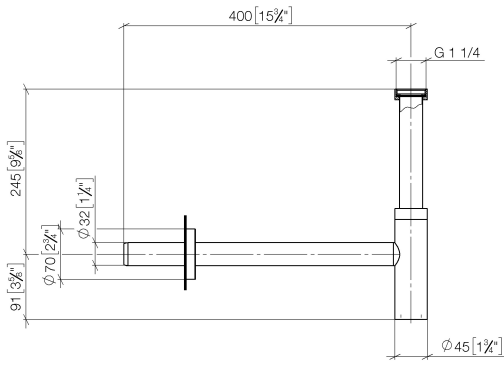

Siphon for basin - Brushed Chrome

LULU

10 060 970

• rosette Ø 70 mm

Fits: LULU, TARA, LISSÉ, VAIA, META

	Brushed Chrome	10 060 970-93
	Chrome	10 060 970-00
	Brushed Platinum	10 060 970-06
	Platinum	10 060 970-08
	Durabress (23kt Gold)	10 060 970-09
	Dark Chrome	10 060 970-19
	Light Gold	10 060 970-26
	Brushed Light Gold	10 060 970-27
	Brushed Durabress (23kt Gold)	10 060 970-28
	Matte Black	10 060 970-33
	Brushed Bronze	10 060 970-42
	Brushed Champagne (22kt Gold)	10 060 970-46
	Champagne (22kt Gold)	10 060 970-47
	Brushed Dark Platinum	10 060 970-99

10 060 970

mm [inches]

10 060 970

Product version from 10/1/2023

Parts for other finishes can be found here: [Chrome](#)

Siphon for basin - Brushed Chrome

LULU

10 060 970

Spare parts list

Product version from 10/1/2023

No.	Item Number	Name	Quantity used	Delivery time
	09 14 20 060 90	seal	15	2