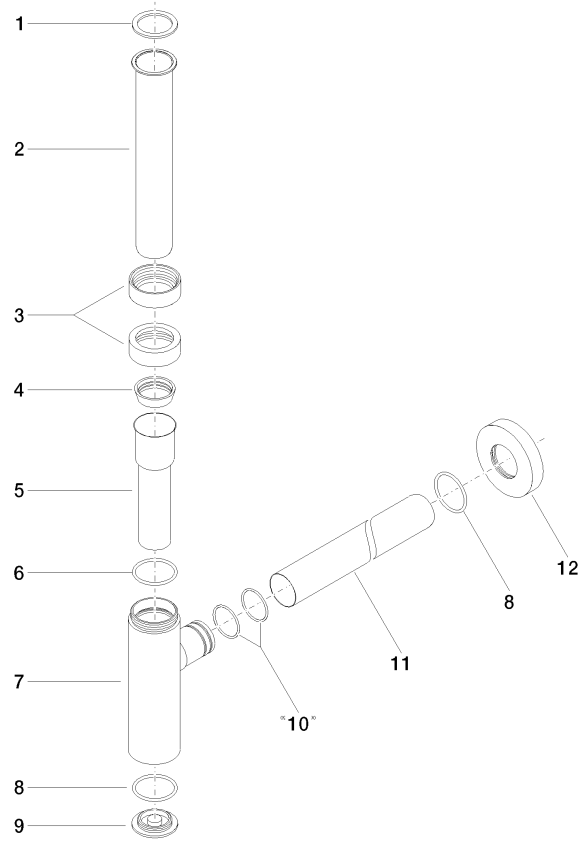

Siphon for basin - Brushed Chrome

LULU

10 060 970

• rosette Ø 70 mm

Fits: LULU, TARA, LISSÉ, VAIA, META

	Brushed Chrome	10 060 970-93
	Chrome	10 060 970-00
	Brushed Platinum	10 060 970-06
	Platinum	10 060 970-08
	Durabress (23kt Gold)	10 060 970-09
	Dark Chrome	10 060 970-19
	Light Gold	10 060 970-26
	Brushed Light Gold	10 060 970-27
	Brushed Durabress (23kt Gold)	10 060 970-28
	Matte Black	10 060 970-33
	Brushed Bronze	10 060 970-42
	Brushed Champagne (22kt Gold)	10 060 970-46
	Champagne (22kt Gold)	10 060 970-47
	Brushed Dark Platinum	10 060 970-99

10 060 970

mm [inches]

10 060 970

Product version from 10/1/2023

Parts for other finishes can be found here: [Chrome](#)

Siphon for basin - Brushed Chrome

LULU

10 060 970

Spare parts list

Product version from 10/1/2023

No.	Item Number	Name	Quantity used	Delivery time
	09 14 20 060 90	seal	15	2