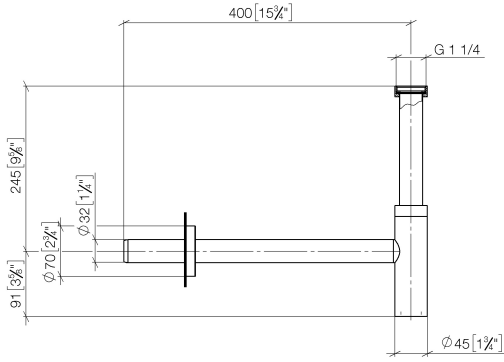

10 060 970

● rosette Ø 70 mm

Fits: LULU, TARA, LISSÉ, VAIA, META

	Brushed Chrome	10 060 970-93
	Chrome	10 060 970-00
	Brushed Platinum	10 060 970-06
	Platinum	10 060 970-08
	Durabress (23kt Gold)	10 060 970-09
	Dark Chrome	10 060 970-19
	Light Gold	10 060 970-26
	Brushed Light Gold	10 060 970-27
	Brushed Durabress (23kt Gold)	10 060 970-28
	Matte Black	10 060 970-33
	Brushed Bronze	10 060 970-42
	Brushed Champagne (22kt Gold)	10 060 970-46
	Champagne (22kt Gold)	10 060 970-47
	Brushed Dark Platinum	10 060 970-99

10 060 970

mm [inches]

10 060 970

Product version from 10/1/2023

Parts for other finishes can be found here: [Chrome](#)

Siphon for basin - Brushed Chrome

LULU

10 060 970

Spare parts list

Product version from 10/1/2023

No.	Item Number	Name	Quantity used	Delivery time
	09 14 20 060 90	seal	15	2