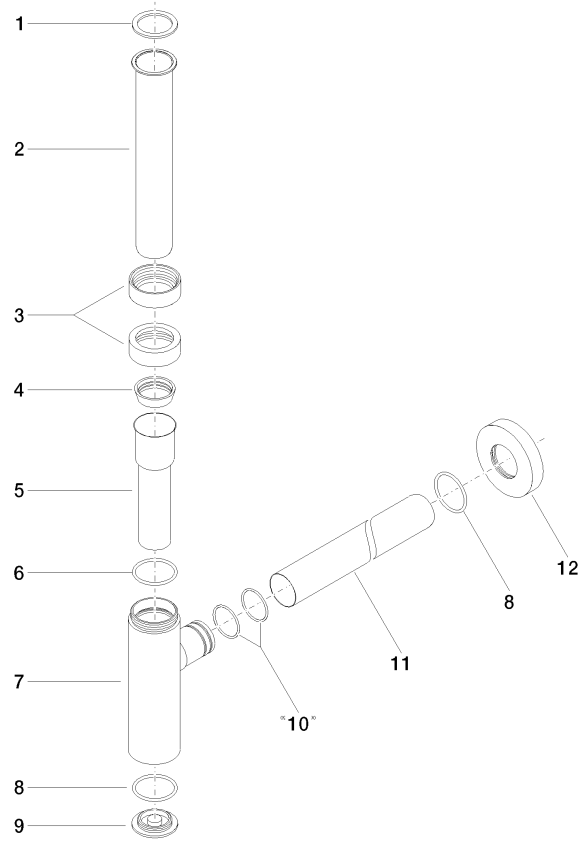

10 060 970

● rosette Ø 70 mm

Fits: LULU, TARA, LISSÉ, VAIA, META

	Brushed Chrome	10 060 970-93
	Chrome	10 060 970-00
	Brushed Platinum	10 060 970-06
	Platinum	10 060 970-08
	Durabress (23kt Gold)	10 060 970-09
	Dark Chrome	10 060 970-19
	Light Gold	10 060 970-26
	Brushed Light Gold	10 060 970-27
	Brushed Durabress (23kt Gold)	10 060 970-28
	Matte Black	10 060 970-33
	Brushed Bronze	10 060 970-42
	Brushed Champagne (22kt Gold)	10 060 970-46
	Champagne (22kt Gold)	10 060 970-47
	Brushed Dark Platinum	10 060 970-99

10 060 970

mm [inches]

10 060 970

Product version from 10/1/2023

Parts for other finishes can be found here: [Chrome](#)

Siphon for basin - Brushed Chrome

LULU

10 060 970

Spare parts list

Product version from 10/1/2023

No.	Item Number	Name	Quantity used	Delivery time
	09 14 20 060 90	seal	15	2