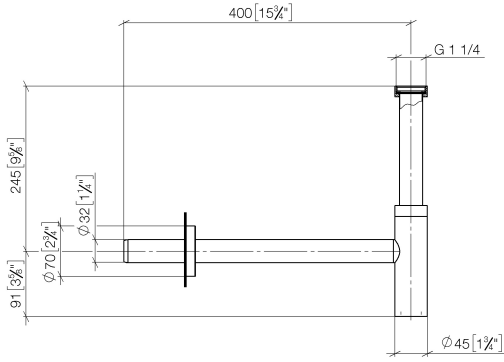

10 060 970

● rosette Ø 70 mm

Fits: LULU, TARA, LISSÉ, VAIA, META

	Brushed Dark Platinum	10 060 970-99
	Chrome	10 060 970-00
	Brushed Platinum	10 060 970-06
	Platinum	10 060 970-08
	Durabress (23kt Gold)	10 060 970-09
	Dark Chrome	10 060 970-19
	Light Gold	10 060 970-26
	Brushed Light Gold	10 060 970-27
	Brushed Durabress (23kt Gold)	10 060 970-28
	Matte Black	10 060 970-33
	Brushed Bronze	10 060 970-42
	Brushed Champagne (22kt Gold)	10 060 970-46
	Champagne (22kt Gold)	10 060 970-47
	Brushed Chrome	10 060 970-93

Siphon for basin - Brushed Dark Platinum

LULU

10 060 970

mm [inches]

10 060 970

Product version from 10/1/2023

Parts for other finishes can be found here: [Chrome](#)

Siphon for basin - Brushed Dark Platinum

LULU

10 060 970

Spare parts list

Product version from 10/1/2023

No.	Item Number	Name	Quantity used	Delivery time
	09 14 20 060 90	seal	15	2