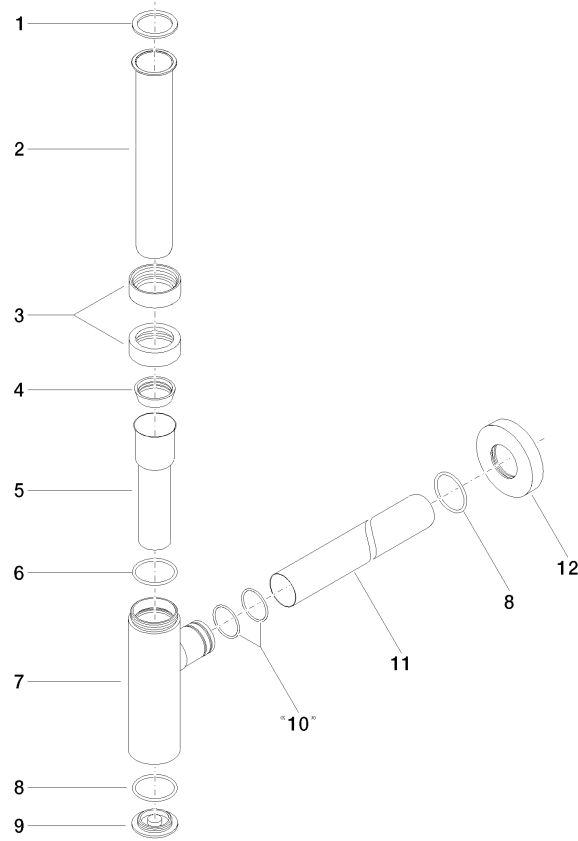

10 060 970

● rosette Ø 70 mm

Fits: LULU, TARA, LISSÉ, VAIA, META

	Brushed Dark Platinum	10 060 970-99
	Chrome	10 060 970-00
	Brushed Platinum	10 060 970-06
	Platinum	10 060 970-08
	Durabress (23kt Gold)	10 060 970-09
	Dark Chrome	10 060 970-19
	Light Gold	10 060 970-26
	Brushed Light Gold	10 060 970-27
	Brushed Durabress (23kt Gold)	10 060 970-28
	Matte Black	10 060 970-33
	Brushed Bronze	10 060 970-42
	Brushed Champagne (22kt Gold)	10 060 970-46
	Champagne (22kt Gold)	10 060 970-47
	Brushed Chrome	10 060 970-93

Siphon for basin - Brushed Dark Platinum

LULU

10 060 970

mm [inches]

10 060 970

Product version from 10/1/2023

Parts for other finishes can be found here: [Chrome](#)

Siphon for basin - Brushed Dark Platinum

LULU

10 060 970

Spare parts list

Product version from 10/1/2023

No.	Item Number	Name	Quantity used	Delivery time
	09 14 20 060 90	seal	15	2