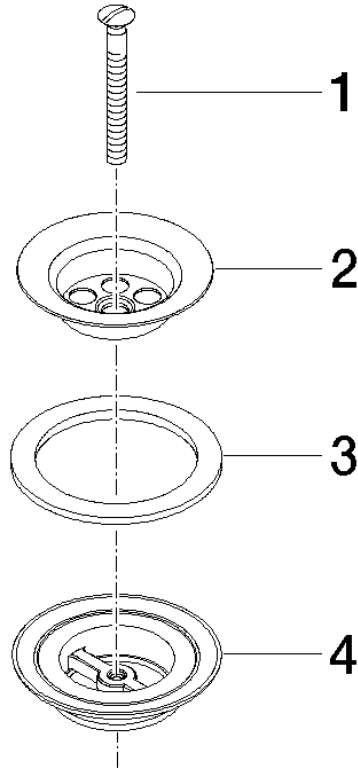

**Grated waste 1 1/4" - Chrome**

IMO

10 100 970

Fits: IMO, LULU, MADISON, MEM, TARA,  
CL.1, LISSÉ, VAIA, META, CYO

	Chrome	10 100 970-00
	Brushed Platinum	10 100 970-06
	Platinum	10 100 970-08
	Durabress (23kt Gold)	10 100 970-09
	Dark Chrome	10 100 970-19
	Light Gold	10 100 970-26
	Brushed Light Gold	10 100 970-27
	Brushed Durabress (23kt Gold)	10 100 970-28
	Brushed Bronze	10 100 970-42
	Brushed Champagne (22kt Gold)	10 100 970-46
	Champagne (22kt Gold)	10 100 970-47
	Brushed Chrome	10 100 970-93
	Brushed Dark Platinum	10 100 970-99

## Grated waste 1 1/4" - Chrome

---

IMO

10 100 970

10 100 970

10 100 970

**Product version from 10/1/2023**

Parts for other  
finishes can be found  
here: Brushed  
Platinum

## Grated waste 1 1/4" - Chrome

IMO

10 100 970

#### Product version from 10/1/2023

No.	Item Number	Name	Quantity used	Delivery time
	09 30 30 115-00	screw	4	60