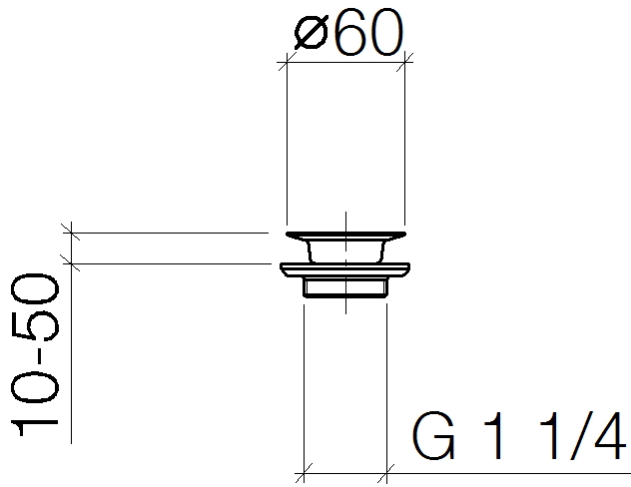

**Grated waste 1 1/4" - Chrome**

IMO

10 100 970

Fits: IMO, LULU, MADISON, MEM, TARA,  
CL.1, LISSÉ, VAIA, META, CYO

	Chrome	10 100 970-00
	Brushed Platinum	10 100 970-06
	Platinum	10 100 970-08
	Durabress (23kt Gold)	10 100 970-09
	Dark Chrome	10 100 970-19
	Light Gold	10 100 970-26
	Brushed Light Gold	10 100 970-27
	Brushed Durabress (23kt Gold)	10 100 970-28
	Brushed Bronze	10 100 970-42
	Brushed Champagne (22kt Gold)	10 100 970-46
	Champagne (22kt Gold)	10 100 970-47
	Brushed Chrome	10 100 970-93
	Brushed Dark Platinum	10 100 970-99

## Grated waste 1 1/4" - Chrome

---

IMO

10 100 970

10 100 970

10 100 970

**Product version from 10/1/2023**

Parts for other  
finishes can be found  
here: Brushed  
Platinum

## Grated waste 1 1/4" - Chrome

IMO

10 100 970

#### Product version from 10/1/2023

No.	Item Number	Name	Quantity used	Delivery time
	09 30 30 115-00	screw	4	60