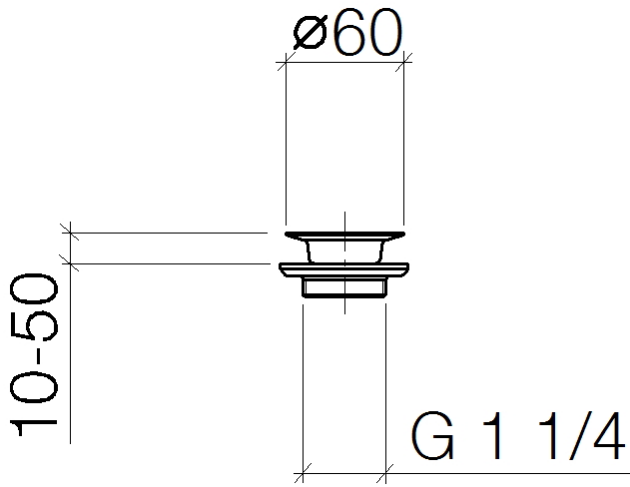

**Grated waste 1 1/4" - Brushed Platinum**

IMO

10 100 970

Fits: IMO, LULU, MADISON, MEM, TARA,  
CL.1, LISSÉ, VAIA, META, CYO

	Brushed Platinum	10 100 970-06
	Chrome	10 100 970-00
	Platinum	10 100 970-08
	Durabress (23kt Gold)	10 100 970-09
	Dark Chrome	10 100 970-19
	Light Gold	10 100 970-26
	Brushed Light Gold	10 100 970-27
	Brushed Durabress (23kt Gold)	10 100 970-28
	Brushed Bronze	10 100 970-42
	Brushed Champagne (22kt Gold)	10 100 970-46
	Champagne (22kt Gold)	10 100 970-47
	Brushed Chrome	10 100 970-93
	Brushed Dark Platinum	10 100 970-99

## Grated waste 1 1/4" - Brushed Platinum

---

IMO

10 100 970

10 100 970

10 100 970

**Product version from 10/1/2023**

Parts for other finishes can be found here: [Chrome](#)

## Grated waste 1 1/4" - Brushed Platinum

IMO

10 100 970

#### Product version from 10/1/2023

No.	Item Number	Name	Quantity used	Delivery time
	09 14 03 005 90	seal	2	60