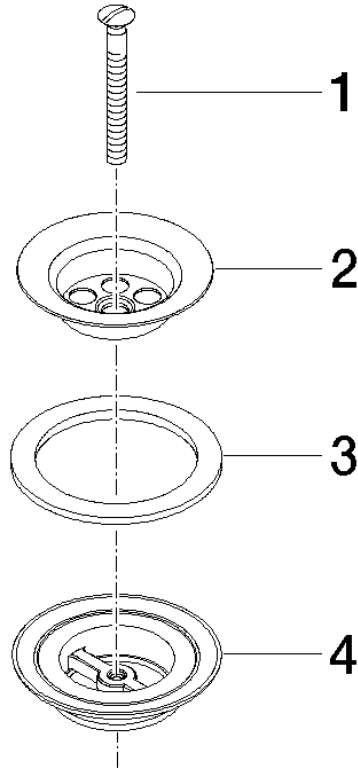

**Grated waste 1 1/4" - Brushed Platinum**

IMO

10 100 970

Fits: IMO, LULU, MADISON, MEM, TARA,  
CL.1, LISSÉ, VAIA, META, CYO

	Brushed Platinum	10 100 970-06
	Chrome	10 100 970-00
	Platinum	10 100 970-08
	Durabress (23kt Gold)	10 100 970-09
	Dark Chrome	10 100 970-19
	Light Gold	10 100 970-26
	Brushed Light Gold	10 100 970-27
	Brushed Durabress (23kt Gold)	10 100 970-28
	Brushed Bronze	10 100 970-42
	Brushed Champagne (22kt Gold)	10 100 970-46
	Champagne (22kt Gold)	10 100 970-47
	Brushed Chrome	10 100 970-93
	Brushed Dark Platinum	10 100 970-99

## Grated waste 1 1/4" - Brushed Platinum

---

IMO

10 100 970

10 100 970

10 100 970

**Product version from 10/1/2023**

Parts for other finishes can be found here: [Chrome](#)

## Grated waste 1 1/4" - Brushed Platinum

IMO

10 100 970

#### Product version from 10/1/2023

No.	Item Number	Name	Quantity used	Delivery time
	09 14 03 005 90	seal	2	60