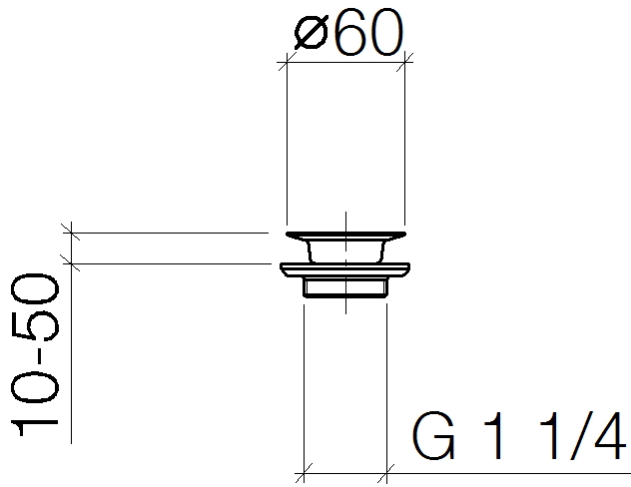

Grated waste 1 1/4" - Dark Chrome

IMO

10 100 970

Fits: IMO, LULU, MADISON, MEM, TARA,
CL.1, LISSÉ, VAIA, META, CYO

	Dark Chrome	10 100 970-19
	Chrome	10 100 970-00
	Brushed Platinum	10 100 970-06
	Platinum	10 100 970-08
	Durabross (23kt Gold)	10 100 970-09
	Light Gold	10 100 970-26
	Brushed Light Gold	10 100 970-27
	Brushed Durabross (23kt Gold)	10 100 970-28
	Brushed Bronze	10 100 970-42
	Brushed Champagne (22kt Gold)	10 100 970-46
	Champagne (22kt Gold)	10 100 970-47
	Brushed Chrome	10 100 970-93
	Brushed Dark Platinum	10 100 970-99

Grated waste 1 1/4" - Dark Chrome

IMO

10 100 970

10 100 970

10 100 970

Parts for other
finishes can be found
here: [Chrome](#)

Grated waste 1 1/4" - Dark Chrome

IMO