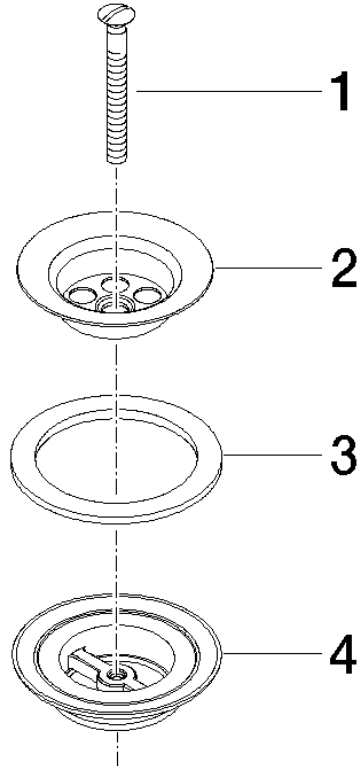

Grated waste 1 1/4" - Dark Chrome

IMO

10 100 970

Fits: IMO, LULU, MADISON, MEM, TARA,
CL.1, LISSÉ, VAIA, META, CYO

	Dark Chrome	10 100 970-19
	Chrome	10 100 970-00
	Brushed Platinum	10 100 970-06
	Platinum	10 100 970-08
	Durabross (23kt Gold)	10 100 970-09
	Light Gold	10 100 970-26
	Brushed Light Gold	10 100 970-27
	Brushed Durabross (23kt Gold)	10 100 970-28
	Brushed Bronze	10 100 970-42
	Brushed Champagne (22kt Gold)	10 100 970-46
	Champagne (22kt Gold)	10 100 970-47
	Brushed Chrome	10 100 970-93
	Brushed Dark Platinum	10 100 970-99

Grated waste 1 1/4" - Dark Chrome

IMO

10 100 970

10 100 970

10 100 970

Parts for other
finishes can be found
here: [Chrome](#)

Grated waste 1 1/4" - Dark Chrome

IMO

10 100 970

Spare parts list