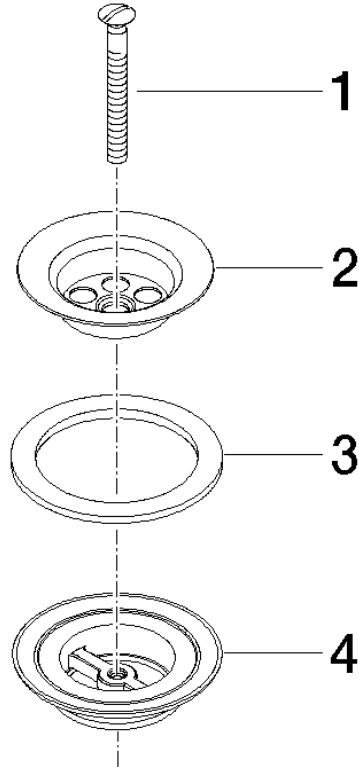

Grated waste 1 1/4" - Brushed Light Gold

10 100 970 Product version from 10/1/2023

	Brushed Light Gold	10 100 970-27
	Chrome	10 100 970-00
	Brushed Platinum	10 100 970-06
	Platinum	10 100 970-08
	Durabass (23kt Gold)	10 100 970-09
	Dark Chrome	10 100 970-19
	Light Gold	10 100 970-26
	Brushed Durabass (23kt Gold)	10 100 970-28
	Brushed Bronze	10 100 970-42
	Brushed Champagne (22kt Gold)	10 100 970-46
	Champagne (22kt Gold)	10 100 970-47
	Brushed Chrome	10 100 970-93
	Brushed Dark Platinum	10 100 970-99

Grated waste 1 1/4" - Brushed Light Gold

10 100 970 Product version from 10/1/2023

Grated waste 1 1/4" - Brushed Light Gold

10 100 970 Product version from 10/1/2023

Grated waste 1 1/4" - Brushed Light Gold

10 100 970 Product version from 10/1/2023

Parts for other finishes can be found here: [Chrome](#)

Spare parts list

No.	Item Number	Name	Quantity used	Delivery time
1	09 30 30 115-27	screw	1	60
2	09 11 01 005-27	strainer	1	60
3	09 14 03 005 90	seal	1	60
4	09 11 01 007-07	pop-up waste	1	60