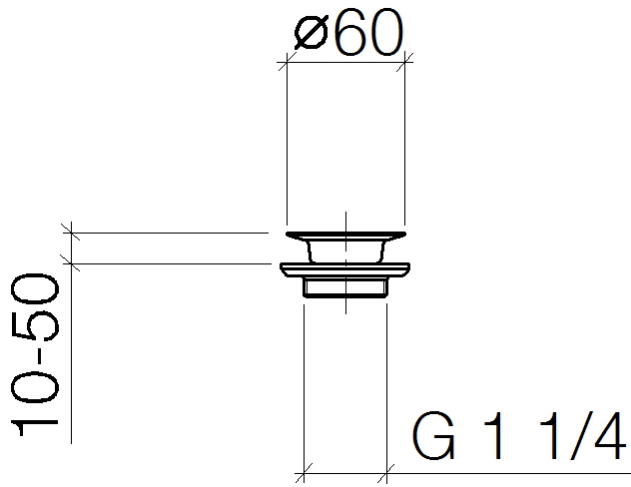

Grated waste 1 1/4" - Brushed Bronze

IMO

10 100 970

Fits: IMO, LULU, MADISON, MEM, TARA,
CL.1, LISSÉ, VAIA, META, CYO

	Brushed Bronze	10 100 970-42
	Chrome	10 100 970-00
	Brushed Platinum	10 100 970-06
	Platinum	10 100 970-08
	Durabronze (23kt Gold)	10 100 970-09
	Dark Chrome	10 100 970-19
	Light Gold	10 100 970-26
	Brushed Light Gold	10 100 970-27
	Brushed Durabronze (23kt Gold)	10 100 970-28
	Brushed Champagne (22kt Gold)	10 100 970-46
	Champagne (22kt Gold)	10 100 970-47
	Brushed Chrome	10 100 970-93
	Brushed Dark Platinum	10 100 970-99

Grated waste 1 1/4" - Brushed Bronze

IMO

10 100 970

10 100 970

10 100 970

Product version from 10/1/2023

Parts for other
finishes can be found
here: [Chrome](#)

Grated waste 1 1/4" - Brushed Bronze