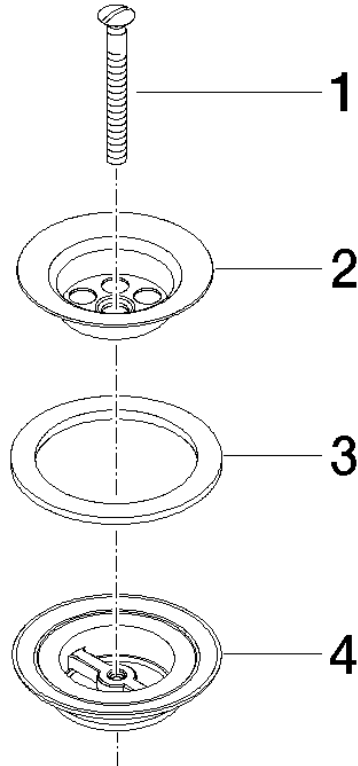

Grated waste 1 1/4" - Brushed Bronze

IMO

10 100 970

Fits: IMO, LULU, MADISON, MEM, TARA,
CL.1, LISSÉ, VAIA, META, CYO

	Brushed Bronze	10 100 970-42
	Chrome	10 100 970-00
	Brushed Platinum	10 100 970-06
	Platinum	10 100 970-08
	Durabronze (23kt Gold)	10 100 970-09
	Dark Chrome	10 100 970-19
	Light Gold	10 100 970-26
	Brushed Light Gold	10 100 970-27
	Brushed Durabronze (23kt Gold)	10 100 970-28
	Brushed Champagne (22kt Gold)	10 100 970-46
	Champagne (22kt Gold)	10 100 970-47
	Brushed Chrome	10 100 970-93
	Brushed Dark Platinum	10 100 970-99

Grated waste 1 1/4" - Brushed Bronze

IMO

10 100 970

10 100 970

10 100 970

Product version from 10/1/2023

Parts for other
finishes can be found
here: [Chrome](#)

Grated waste 1 1/4" - Brushed Bronze

IMO

10 100 970

Spare parts list

Product version from 10/1/2023

No.	Item Number	Name	Quantity used	Delivery time
	09 30 30 115-42	screw	4	60