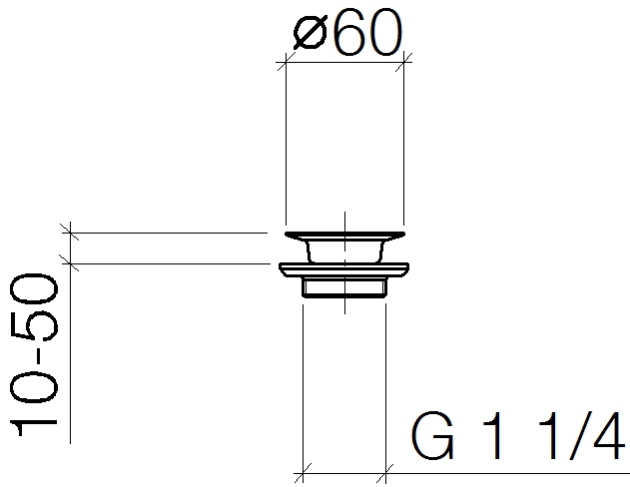

Grated waste 1 1/4" - Champagne (22kt Gold)

IMO

10 100 970

Fits: IMO, LULU, MADISON, MEM, TARA,
CL.1, LISSÉ, VAIA, META, CYO

	Champagne (22kt Gold)	10 100 970-47
	Chrome	10 100 970-00
	Brushed Platinum	10 100 970-06
	Platinum	10 100 970-08
	Durabrand (23kt Gold)	10 100 970-09
	Dark Chrome	10 100 970-19
	Light Gold	10 100 970-26
	Brushed Light Gold	10 100 970-27
	Brushed Durabrand (23kt Gold)	10 100 970-28
	Brushed Bronze	10 100 970-42
	Brushed Champagne (22kt Gold)	10 100 970-46
	Brushed Chrome	10 100 970-93
	Brushed Dark Platinum	10 100 970-99

Grated waste 1 1/4" - Champagne (22kt Gold)

IMO

10 100 970

10 100 970

10 100 970

Product version from 10/1/2023

Parts for other
finishes can be found
here: [Chrome](#)

Grated waste 1 1/4" - Champagne (22kt Gold)