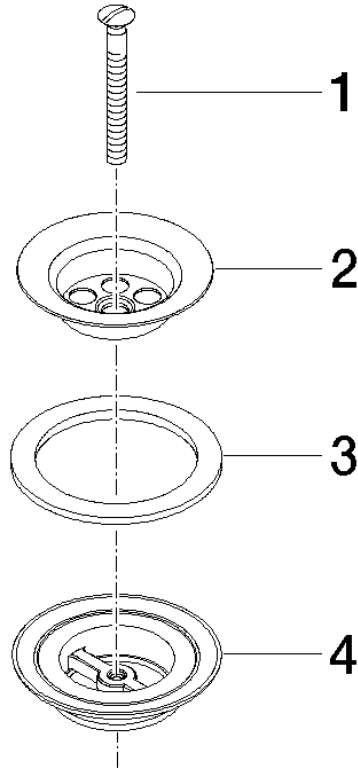

Grated waste 1 1/4" - Champagne (22kt Gold)

IMO

10 100 970

Fits: IMO, LULU, MADISON, MEM, TARA,
CL.1, LISSÉ, VAIA, META, CYO

	Champagne (22kt Gold)	10 100 970-47
	Chrome	10 100 970-00
	Brushed Platinum	10 100 970-06
	Platinum	10 100 970-08
	Durabrand (23kt Gold)	10 100 970-09
	Dark Chrome	10 100 970-19
	Light Gold	10 100 970-26
	Brushed Light Gold	10 100 970-27
	Brushed Durabrand (23kt Gold)	10 100 970-28
	Brushed Bronze	10 100 970-42
	Brushed Champagne (22kt Gold)	10 100 970-46
	Brushed Chrome	10 100 970-93
	Brushed Dark Platinum	10 100 970-99

Grated waste 1 1/4" - Champagne (22kt Gold)

IMO

10 100 970

10 100 970

10 100 970

Product version from 10/1/2023

Parts for other
finishes can be found
here: [Chrome](#)

Grated waste 1 1/4" - Champagne (22kt Gold)

IMO

10 100 970

Spare parts list

Product version from 10/1/2023

No.	Item Number	Name	Quantity used	Delivery time
	09 30 30 115-47	screw	4	30