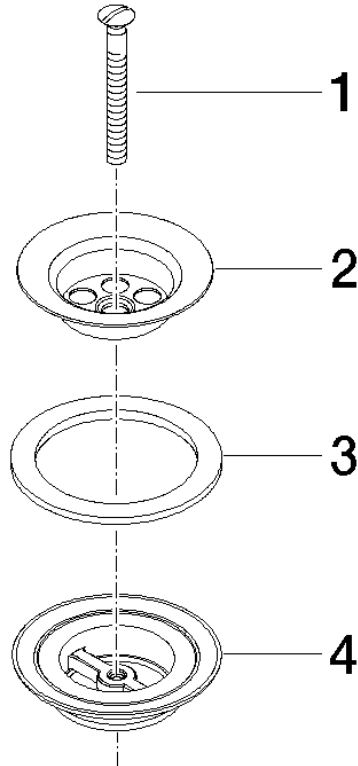

Grated waste 1 1/4" - Brushed Dark Platinum

IMO

10 100 970

Fits: IMO, LULU, MADISON, MEM, TARA,
CL.1, LISSÉ, VAIA, META, CYO

	Brushed Dark Platinum	10 100 970-99
	Chrome	10 100 970-00
	Brushed Platinum	10 100 970-06
	Platinum	10 100 970-08
	Durabrand (23kt Gold)	10 100 970-09
	Dark Chrome	10 100 970-19
	Light Gold	10 100 970-26
	Brushed Light Gold	10 100 970-27
	Brushed Durabrand (23kt Gold)	10 100 970-28
	Brushed Bronze	10 100 970-42
	Brushed Champagne (22kt Gold)	10 100 970-46
	Champagne (22kt Gold)	10 100 970-47
	Brushed Chrome	10 100 970-93

Grated waste 1 1/4" - Brushed Dark Platinum

IMO

10 100 970

10 100 970

10 100 970

Product version from 10/1/2023

Parts for other finishes can be found here: [Chrome](#)

Grated waste 1 1/4" - Brushed Dark Platinum

IMO

10 100 970

Spare parts list

Product version from 10/1/2023

No.	Item Number	Name	Quantity used	Delivery time
	09 30 30 115-99	screw	4	60