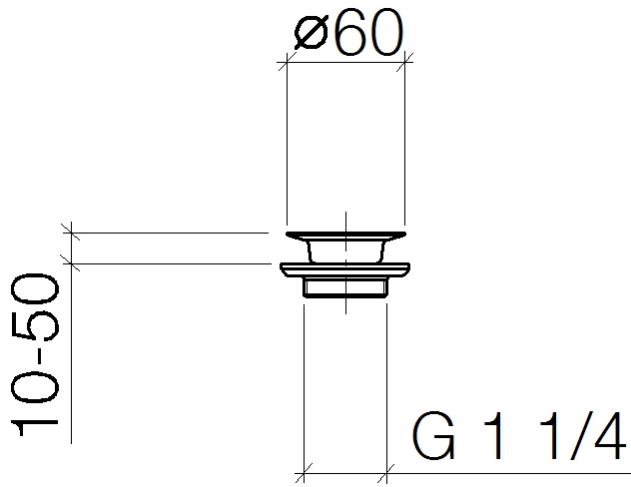

Grated waste 1 1/4" - Brushed Dark Platinum

IMO

10 100 970

Fits: IMO, LULU, MADISON, MEM, TARA,
CL.1, LISSÉ, VAIA, META, CYO

	Brushed Dark Platinum	10 100 970-99
	Chrome	10 100 970-00
	Brushed Platinum	10 100 970-06
	Platinum	10 100 970-08
	Durabrand (23kt Gold)	10 100 970-09
	Dark Chrome	10 100 970-19
	Light Gold	10 100 970-26
	Brushed Light Gold	10 100 970-27
	Brushed Durabrand (23kt Gold)	10 100 970-28
	Brushed Bronze	10 100 970-42
	Brushed Champagne (22kt Gold)	10 100 970-46
	Champagne (22kt Gold)	10 100 970-47
	Brushed Chrome	10 100 970-93

Grated waste 1 1/4" - Brushed Dark Platinum

IMO

10 100 970

10 100 970

10 100 970

Product version from 10/1/2023

Parts for other finishes can be found here: [Chrome](#)

Grated waste 1 1/4" - Brushed Dark Platinum