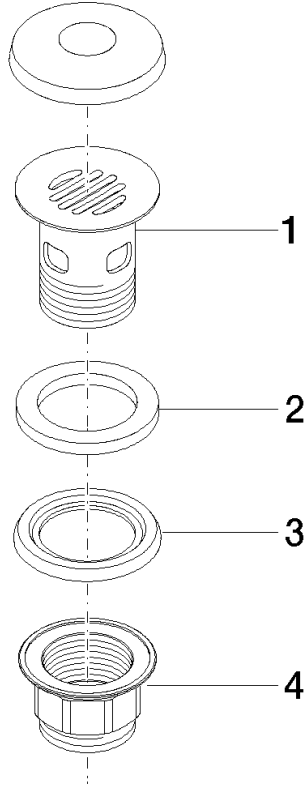

**Grated waste 1 1/4" - Platinum**

IMO

10 105 970

Fits: IMO, LULU, MADISON, MEM, TARA,  
CL.1, LISSÉ, VAIA, META, CYO

	Platinum	10 105 970-08
	Chrome	10 105 970-00
	Brushed Platinum	10 105 970-06
	Durabress (23kt Gold)	10 105 970-09
	Dark Chrome	10 105 970-19
	Light Gold	10 105 970-26
	Brushed Light Gold	10 105 970-27
	Brushed Durabress (23kt Gold)	10 105 970-28
	Matte Black	10 105 970-33
	Brushed Bronze	10 105 970-42
	Brushed Champagne (22kt Gold)	10 105 970-46
	Champagne (22kt Gold)	10 105 970-47
	Brushed Chrome	10 105 970-93
	Brushed Dark Platinum	10 105 970-99

## Grated waste 1 1/4" - Platinum

---

IMO

10 105 970

Only suitable for basins with an overflow.

10 105 970

10 105 970

**Product version from 10/1/2023**

## Grated waste 1 1/4" - Platinum

IMO

10 105 970

#### Product version from 10/1/2023

No.	Item Number	Name	Quantity used	Delivery time
	09 11 01 027-08	cup	4	60