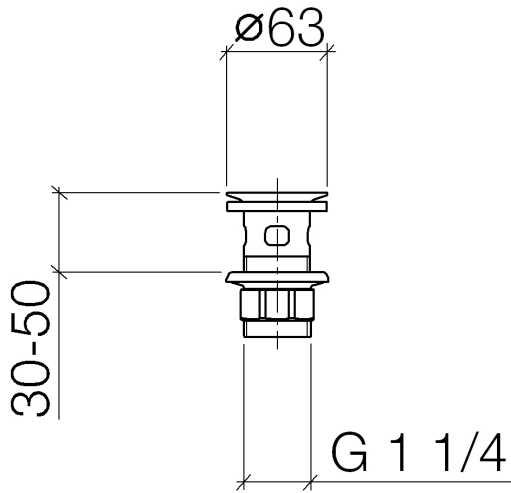

**Grated waste 1 1/4" - Platinum**

IMO

10 105 970

Fits: IMO, LULU, MADISON, MEM, TARA,  
CL.1, LISSÉ, VAIA, META, CYO

	Platinum	10 105 970-08
	Chrome	10 105 970-00
	Brushed Platinum	10 105 970-06
	Durabress (23kt Gold)	10 105 970-09
	Dark Chrome	10 105 970-19
	Light Gold	10 105 970-26
	Brushed Light Gold	10 105 970-27
	Brushed Durabress (23kt Gold)	10 105 970-28
	Matte Black	10 105 970-33
	Brushed Bronze	10 105 970-42
	Brushed Champagne (22kt Gold)	10 105 970-46
	Champagne (22kt Gold)	10 105 970-47
	Brushed Chrome	10 105 970-93
	Brushed Dark Platinum	10 105 970-99

## Grated waste 1 1/4" - Platinum

---

IMO

10 105 970

Only suitable for basins with an overflow.

10 105 970

10 105 970

**Product version from 10/1/2023**

## Grated waste 1 1/4" - Platinum

IMO

10 105 970

#### Product version from 10/1/2023

No.	Item Number	Name	Quantity used	Delivery time
	09 11 01 027-08	cup	4	60