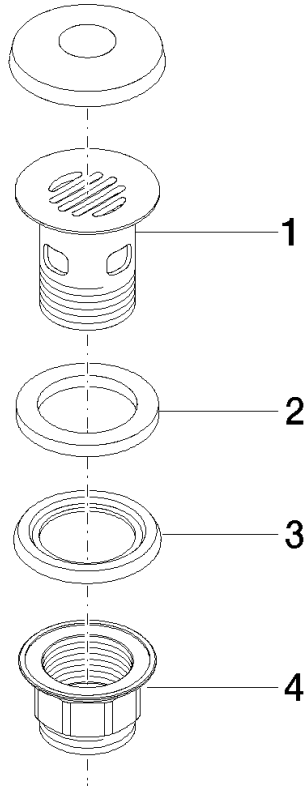

Grated waste 1 1/4" - Durabronze (23kt Gold)

IMO

10 105 970

Fits: IMO, LULU, MADISON, MEM, TARA,
CL.1, LISSÉ, VAIA, META, CYO

	Durabronze (23kt Gold)	10 105 970-09
	Chrome	10 105 970-00
	Brushed Platinum	10 105 970-06
	Platinum	10 105 970-08
	Dark Chrome	10 105 970-19
	Light Gold	10 105 970-26
	Brushed Light Gold	10 105 970-27
	Brushed Durabronze (23kt Gold)	10 105 970-28
	Matte Black	10 105 970-33
	Brushed Bronze	10 105 970-42
	Brushed Champagne (22kt Gold)	10 105 970-46
	Champagne (22kt Gold)	10 105 970-47
	Brushed Chrome	10 105 970-93
	Brushed Dark Platinum	10 105 970-99

Grated waste 1 1/4" - Durabrace (23kt Gold)

IMO

10 105 970

Only suitable for basins with an overflow.

10 105 970

10 105 970

Product version from 10/1/2023

Parts for other finishes can be found here: [Chrome](#)

Grated waste 1 1/4" - Durabrass (23kt Gold)

IMO

10 105 970

Spare parts list

Product version from 10/1/2023

No.	Item Number	Name	Quantity used	Delivery time
	09 11 01 027-09	cup	4	60