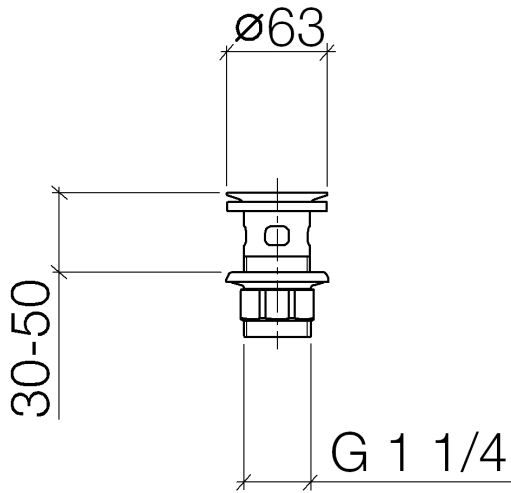

Grated waste 1 1/4" - Durabronze (23kt Gold)

IMO

10 105 970

Fits: IMO, LULU, MADISON, MEM, TARA,
CL.1, LISSÉ, VAIA, META, CYO

	Durabronze (23kt Gold)	10 105 970-09
	Chrome	10 105 970-00
	Brushed Platinum	10 105 970-06
	Platinum	10 105 970-08
	Dark Chrome	10 105 970-19
	Light Gold	10 105 970-26
	Brushed Light Gold	10 105 970-27
	Brushed Durabronze (23kt Gold)	10 105 970-28
	Matte Black	10 105 970-33
	Brushed Bronze	10 105 970-42
	Brushed Champagne (22kt Gold)	10 105 970-46
	Champagne (22kt Gold)	10 105 970-47
	Brushed Chrome	10 105 970-93
	Brushed Dark Platinum	10 105 970-99

Grated waste 1 1/4" - Durabrace (23kt Gold)

IMO

10 105 970

Only suitable for basins with an overflow.

10 105 970

10 105 970

Product version from 10/1/2023

Parts for other finishes can be found here: [Chrome](#)

Grated waste 1 1/4" - Durabrass (23kt Gold)

IMO

10 105 970

Spare parts list

Product version from 10/1/2023

No.	Item Number	Name	Quantity used	Delivery time
	09 11 01 027-09	cup	4	60