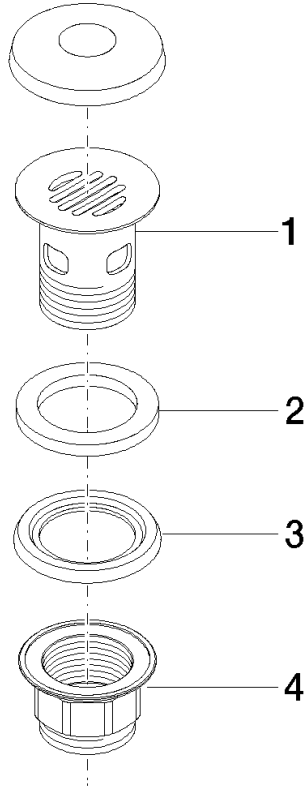

Grated waste 1 1/4" - Dark Chrome

IMO

10 105 970

Fits: IMO, LULU, MADISON, MEM, TARA,
CL.1, LISSÉ, VAIA, META, CYO

	Dark Chrome	10 105 970-19
	Chrome	10 105 970-00
	Brushed Platinum	10 105 970-06
	Platinum	10 105 970-08
	Durabrand (23kt Gold)	10 105 970-09
	Light Gold	10 105 970-26
	Brushed Light Gold	10 105 970-27
	Brushed Durabrand (23kt Gold)	10 105 970-28
	Matte Black	10 105 970-33
	Brushed Bronze	10 105 970-42
	Brushed Champagne (22kt Gold)	10 105 970-46
	Champagne (22kt Gold)	10 105 970-47
	Brushed Chrome	10 105 970-93
	Brushed Dark Platinum	10 105 970-99

Grated waste 1 1/4" - Dark Chrome

IMO

10 105 970

Only suitable for basins with an overflow.

10 105 970

10 105 970

Parts for other
finishes can be found
here: [Chrome](#)

Grated waste 1 1/4" - Dark Chrome