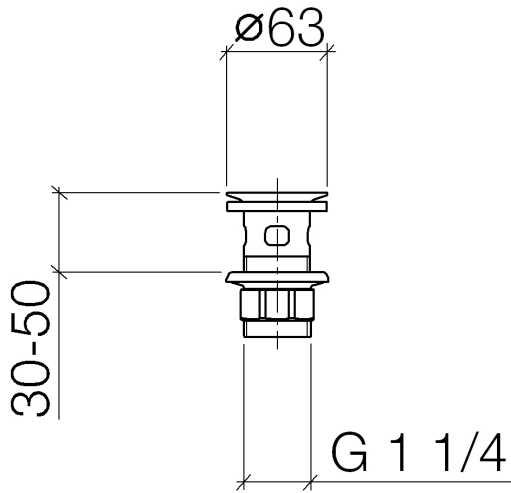

Grated waste 1 1/4" - Dark Chrome

IMO

10 105 970

Fits: IMO, LULU, MADISON, MEM, TARA,
CL.1, LISSÉ, VAIA, META, CYO

	Dark Chrome	10 105 970-19
	Chrome	10 105 970-00
	Brushed Platinum	10 105 970-06
	Platinum	10 105 970-08
	Durabrand (23kt Gold)	10 105 970-09
	Light Gold	10 105 970-26
	Brushed Light Gold	10 105 970-27
	Brushed Durabrand (23kt Gold)	10 105 970-28
	Matte Black	10 105 970-33
	Brushed Bronze	10 105 970-42
	Brushed Champagne (22kt Gold)	10 105 970-46
	Champagne (22kt Gold)	10 105 970-47
	Brushed Chrome	10 105 970-93
	Brushed Dark Platinum	10 105 970-99

Grated waste 1 1/4" - Dark Chrome

IMO

10 105 970

Only suitable for basins with an overflow.

10 105 970

10 105 970

Parts for other
finishes can be found
here: [Chrome](#)

Grated waste 1 1/4" - Dark Chrome