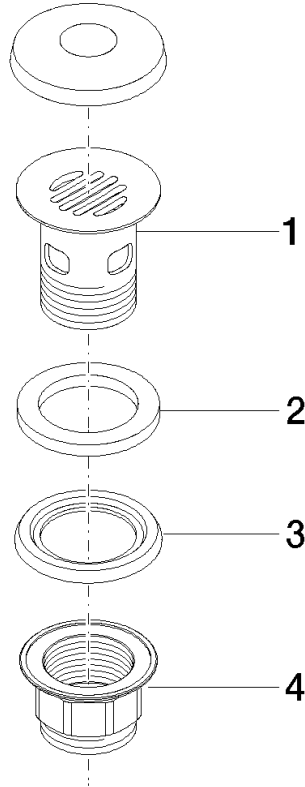

Grated waste 1 1/4" - Dark Chrome

IMO

10 105 970

Fits: IMO, LULU, MADISON, MEM, TARA,
CL.1, LISSÉ, VAIA, META, CYO

	Dark Chrome	10 105 970-19
	Chrome	10 105 970-00
	Brushed Platinum	10 105 970-06
	Platinum	10 105 970-08
	Durabrand (23kt Gold)	10 105 970-09
	Light Gold	10 105 970-26
	Brushed Light Gold	10 105 970-27
	Brushed Durabrand (23kt Gold)	10 105 970-28
	Matte Black	10 105 970-33
	Brushed Bronze	10 105 970-42
	Brushed Champagne (22kt Gold)	10 105 970-46
	Champagne (22kt Gold)	10 105 970-47
	Brushed Chrome	10 105 970-93
	Brushed Dark Platinum	10 105 970-99

Grated waste 1 1/4" - Dark Chrome

IMO

10 105 970

Only suitable for basins with an overflow.

10 105 970

10 105 970

Parts for other
finishes can be found
here: [Chrome](#)

Grated waste 1 1/4" - Dark Chrome