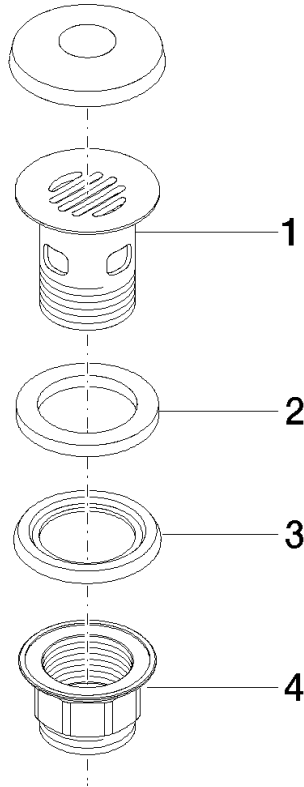

Grated waste 1 1/4" - Light Gold

IMO

10 105 970

Fits: IMO, LULU, MADISON, MEM, TARA,
CL.1, LISSÉ, VAIA, META, CYO

	Light Gold	10 105 970-26
	Chrome	10 105 970-00
	Brushed Platinum	10 105 970-06
	Platinum	10 105 970-08
	Durabronze (23kt Gold)	10 105 970-09
	Dark Chrome	10 105 970-19
	Brushed Light Gold	10 105 970-27
	Brushed Durabronze (23kt Gold)	10 105 970-28
	Matte Black	10 105 970-33
	Brushed Bronze	10 105 970-42
	Brushed Champagne (22kt Gold)	10 105 970-46
	Champagne (22kt Gold)	10 105 970-47
	Brushed Chrome	10 105 970-93
	Brushed Dark Platinum	10 105 970-99

Grated waste 1 1/4" - Light Gold

IMO

10 105 970

Only suitable for basins with an overflow.

10 105 970

10 105 970

Product version from 10/1/2023

Parts for other
finishes can be found
here: [Chrome](#)

Grated waste 1 1/4" - Light Gold

IMO

10 105 970

Spare parts list

Product version from 10/1/2023

No.	Item Number	Name	Quantity used	Delivery time
	09 11 01 027-26	cup	4	60