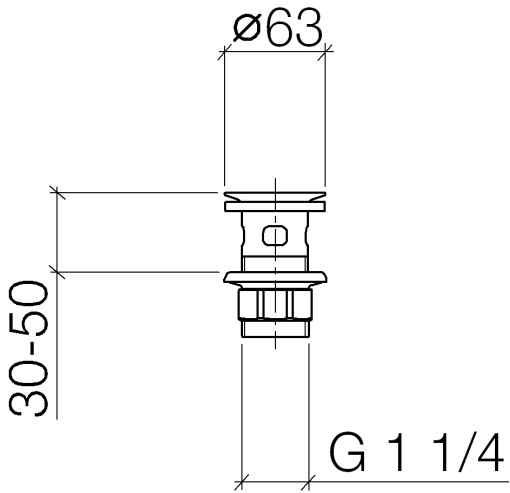

Grated waste 1 1/4" - Light Gold

IMO

10 105 970

Fits: IMO, LULU, MADISON, MEM, TARA,
CL.1, LISSÉ, VAIA, META, CYO

	Light Gold	10 105 970-26
	Chrome	10 105 970-00
	Brushed Platinum	10 105 970-06
	Platinum	10 105 970-08
	Durabronze (23kt Gold)	10 105 970-09
	Dark Chrome	10 105 970-19
	Brushed Light Gold	10 105 970-27
	Brushed Durabronze (23kt Gold)	10 105 970-28
	Matte Black	10 105 970-33
	Brushed Bronze	10 105 970-42
	Brushed Champagne (22kt Gold)	10 105 970-46
	Champagne (22kt Gold)	10 105 970-47
	Brushed Chrome	10 105 970-93
	Brushed Dark Platinum	10 105 970-99

Grated waste 1 1/4" - Light Gold

IMO

10 105 970

Only suitable for basins with an overflow.

10 105 970

10 105 970

Product version from 10/1/2023

Parts for other
finishes can be found
here: [Chrome](#)

Grated waste 1 1/4" - Light Gold

IMO

10 105 970

Spare parts list

Product version from 10/1/2023

No.	Item Number	Name	Quantity used	Delivery time
	09 11 01 027-26	cup	4	60