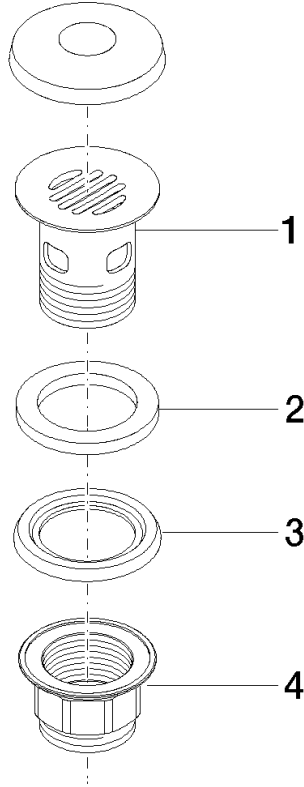

Grated waste 1 1/4" - Brushed Light Gold

IMO

10 105 970

Fits: IMO, LULU, MADISON, MEM, TARA,
CL.1, LISSÉ, VAIA, META, CYO

| | | |
|--|-------------------------------|---------------|
|  | Brushed Light Gold | 10 105 970-27 |
|  | Chrome | 10 105 970-00 |
|  | Brushed Platinum | 10 105 970-06 |
|  | Platinum | 10 105 970-08 |
|  | Durabrand (23kt Gold) | 10 105 970-09 |
|  | Dark Chrome | 10 105 970-19 |
|  | Light Gold | 10 105 970-26 |
|  | Brushed Durabrand (23kt Gold) | 10 105 970-28 |
|  | Matte Black | 10 105 970-33 |
|  | Brushed Bronze | 10 105 970-42 |
|  | Brushed Champagne (22kt Gold) | 10 105 970-46 |
|  | Champagne (22kt Gold) | 10 105 970-47 |
|  | Brushed Chrome | 10 105 970-93 |
|  | Brushed Dark Platinum | 10 105 970-99 |

Grated waste 1 1/4" - Brushed Light Gold

IMO

10 105 970

Only suitable for basins with an overflow.

10 105 970

10 105 970

Product version from 10/1/2023

Parts for other finishes can be found here: [Chrome](#)

Grated waste 1 1/4" - Brushed Light Gold

IMO

10 105 970

Spare parts list

Product version from 10/1/2023

| No. | Item Number | Name | Quantity used | Delivery time |
|-----|-----------------|------|---------------|---------------|
| | 09 11 01 027-27 | cup | 4 | 60 |