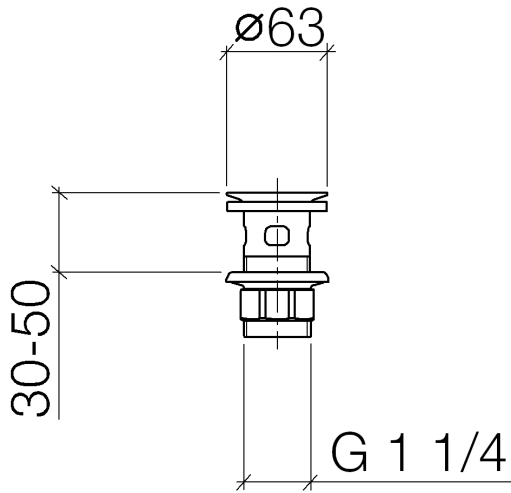

Grated waste 1 1/4" - Brushed Light Gold

IMO

10 105 970

Fits: IMO, LULU, MADISON, MEM, TARA,
CL.1, LISSÉ, VAIA, META, CYO

| | | |
|--|-------------------------------|---------------|
|  | Brushed Light Gold | 10 105 970-27 |
|  | Chrome | 10 105 970-00 |
|  | Brushed Platinum | 10 105 970-06 |
|  | Platinum | 10 105 970-08 |
|  | Durabrand (23kt Gold) | 10 105 970-09 |
|  | Dark Chrome | 10 105 970-19 |
|  | Light Gold | 10 105 970-26 |
|  | Brushed Durabrand (23kt Gold) | 10 105 970-28 |
|  | Matte Black | 10 105 970-33 |
|  | Brushed Bronze | 10 105 970-42 |
|  | Brushed Champagne (22kt Gold) | 10 105 970-46 |
|  | Champagne (22kt Gold) | 10 105 970-47 |
|  | Brushed Chrome | 10 105 970-93 |
|  | Brushed Dark Platinum | 10 105 970-99 |

Grated waste 1 1/4" - Brushed Light Gold

IMO

10 105 970

Only suitable for basins with an overflow.

10 105 970

10 105 970

Product version from 10/1/2023

Parts for other finishes can be found here: [Chrome](#)

Grated waste 1 1/4" - Brushed Light Gold

IMO

10 105 970

Spare parts list

Product version from 10/1/2023

| No. | Item Number | Name | Quantity used | Delivery time |
|-----|-----------------|------|---------------|---------------|
| | 09 11 01 027-27 | cup | 4 | 60 |