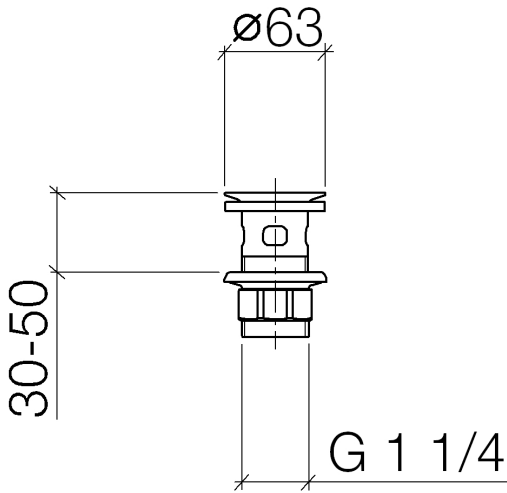

**Grated waste 1 1/4" - Brushed Durabron (23kt Gold)**

IMO

10 105 970

Fits: IMO, LULU, MADISON, MEM, TARA,  
CL.1, LISSÉ, VAIA, META, CYO

	Brushed Durabron (23kt Gold)	10 105 970-28
	Chrome	10 105 970-00
	Brushed Platinum	10 105 970-06
	Platinum	10 105 970-08
	Durabron (23kt Gold)	10 105 970-09
	Dark Chrome	10 105 970-19
	Light Gold	10 105 970-26
	Brushed Light Gold	10 105 970-27
	Matte Black	10 105 970-33
	Brushed Bronze	10 105 970-42
	Brushed Champagne (22kt Gold)	10 105 970-46
	Champagne (22kt Gold)	10 105 970-47
	Brushed Chrome	10 105 970-93
	Brushed Dark Platinum	10 105 970-99

## Grated waste 1 1/4" - Brushed Durabronz (23kt Gold)

---

IMO

10 105 970

Only suitable for basins with an overflow.

10 105 970

10 105 970

**Product version from 10/1/2023**

Parts for other  
finishes can be found  
here: [Chrome](#)

Grated waste 1 1/4" - Brushed Durabrass (23kt Gold)

IMO

10 105 970

**Spare parts list**

**Product version from 10/1/2023**

No.	Item Number	Name	Quantity used	Delivery time
	09 11 01 027-28	cup	4	20