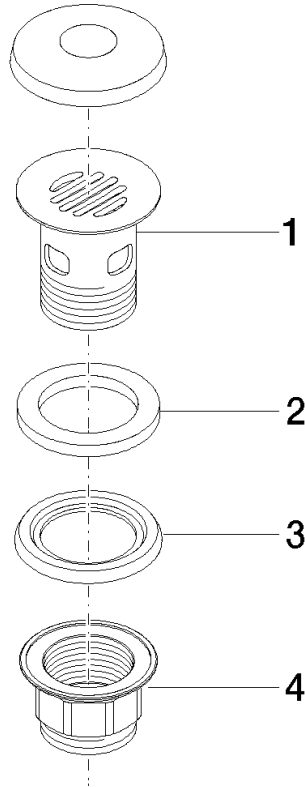

**Grated waste 1 1/4" - Brushed Durabron (23kt Gold)**

IMO

10 105 970

Fits: IMO, LULU, MADISON, MEM, TARA,  
CL.1, LISSÉ, VAIA, META, CYO

	Brushed Durabron (23kt Gold)	10 105 970-28
	Chrome	10 105 970-00
	Brushed Platinum	10 105 970-06
	Platinum	10 105 970-08
	Durabron (23kt Gold)	10 105 970-09
	Dark Chrome	10 105 970-19
	Light Gold	10 105 970-26
	Brushed Light Gold	10 105 970-27
	Matte Black	10 105 970-33
	Brushed Bronze	10 105 970-42
	Brushed Champagne (22kt Gold)	10 105 970-46
	Champagne (22kt Gold)	10 105 970-47
	Brushed Chrome	10 105 970-93
	Brushed Dark Platinum	10 105 970-99

## Grated waste 1 1/4" - Brushed Durabronz (23kt Gold)

---

IMO

10 105 970

Only suitable for basins with an overflow.

10 105 970

10 105 970

**Product version from 10/1/2023**

Parts for other  
finishes can be found  
here: [Chrome](#)

Grated waste 1 1/4" - Brushed Durabrass (23kt Gold)

IMO

10 105 970

**Spare parts list**

**Product version from 10/1/2023**

No.	Item Number	Name	Quantity used	Delivery time
	09 11 01 027-28	cup	4	20