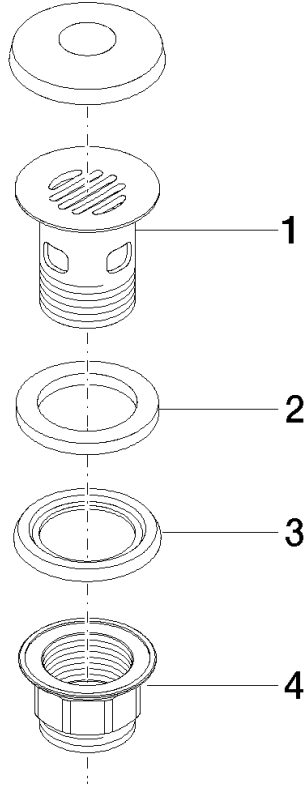

Grated waste 1 1/4" - Matte Black

IMO

10 105 970

Fits: IMO, LULU, MADISON, MEM, TARA,
CL.1, LISSÉ, VAIA, META, CYO

| | | |
|--|-------------------------------|---------------|
|  | Matte Black | 10 105 970-33 |
|  | Chrome | 10 105 970-00 |
|  | Brushed Platinum | 10 105 970-06 |
|  | Platinum | 10 105 970-08 |
|  | Durabross (23kt Gold) | 10 105 970-09 |
|  | Dark Chrome | 10 105 970-19 |
|  | Light Gold | 10 105 970-26 |
|  | Brushed Light Gold | 10 105 970-27 |
|  | Brushed Durabross (23kt Gold) | 10 105 970-28 |
|  | Brushed Bronze | 10 105 970-42 |
|  | Brushed Champagne (22kt Gold) | 10 105 970-46 |
|  | Champagne (22kt Gold) | 10 105 970-47 |
|  | Brushed Chrome | 10 105 970-93 |
|  | Brushed Dark Platinum | 10 105 970-99 |

Grated waste 1 1/4" - Matte Black

IMO

10 105 970

Only suitable for basins with an overflow.

10 105 970

10 105 970

Product version from 10/1/2023

Parts for other
finishes can be found
here: [Chrome](#)

Grated waste 1 1/4" - Matte Black

IMO

10 105 970

Spare parts list

Product version from 10/1/2023

| No. | Item Number | Name | Quantity used | Delivery time |
|-----|-----------------|------|---------------|---------------|
| | 09 11 01 027-33 | cup | 4 | 60 |