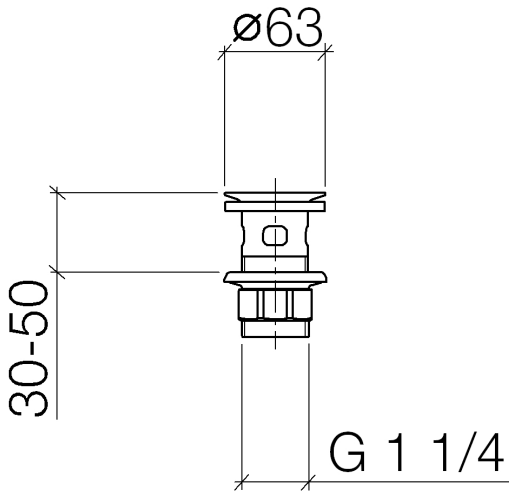

Grated waste 1 1/4" - Matte Black

IMO

10 105 970

Fits: IMO, LULU, MADISON, MEM, TARA,
CL.1, LISSÉ, VAIA, META, CYO

| | | |
|--|-------------------------------|---------------|
|  | Matte Black | 10 105 970-33 |
|  | Chrome | 10 105 970-00 |
|  | Brushed Platinum | 10 105 970-06 |
|  | Platinum | 10 105 970-08 |
|  | Durabross (23kt Gold) | 10 105 970-09 |
|  | Dark Chrome | 10 105 970-19 |
|  | Light Gold | 10 105 970-26 |
|  | Brushed Light Gold | 10 105 970-27 |
|  | Brushed Durabross (23kt Gold) | 10 105 970-28 |
|  | Brushed Bronze | 10 105 970-42 |
|  | Brushed Champagne (22kt Gold) | 10 105 970-46 |
|  | Champagne (22kt Gold) | 10 105 970-47 |
|  | Brushed Chrome | 10 105 970-93 |
|  | Brushed Dark Platinum | 10 105 970-99 |

Grated waste 1 1/4" - Matte Black

IMO

10 105 970

Only suitable for basins with an overflow.

10 105 970

10 105 970

Product version from 10/1/2023

Parts for other
finishes can be found
here: [Chrome](#)

Grated waste 1 1/4" - Matte Black

IMO

10 105 970

Spare parts list

Product version from 10/1/2023

| No. | Item Number | Name | Quantity used | Delivery time |
|-----|-----------------|------|---------------|---------------|
| | 09 11 01 027-33 | cup | 4 | 60 |