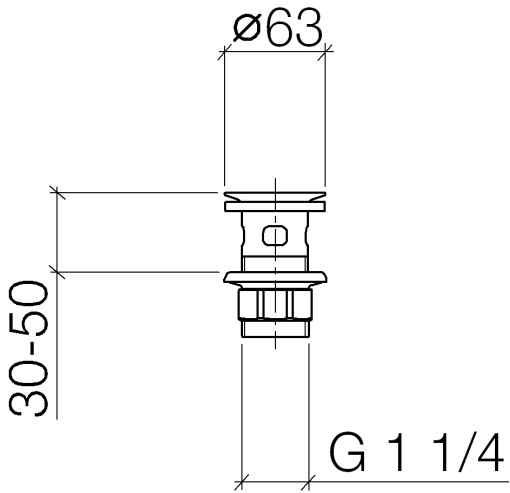

10 105 970

Fits: IMO, LULU, MADISON, MEM, TARA,
CL.1, LISSÉ, VAIA, META, CYO

	Matte Black	10 105 970-33
	Chrome	10 105 970-00
	Brushed Platinum	10 105 970-06
	Platinum	10 105 970-08
	Durabross (23kt Gold)	10 105 970-09
	Dark Chrome	10 105 970-19
	Light Gold	10 105 970-26
	Brushed Light Gold	10 105 970-27
	Brushed Durabross (23kt Gold)	10 105 970-28
	Brushed Bronze	10 105 970-42
	Brushed Champagne (22kt Gold)	10 105 970-46
	Champagne (22kt Gold)	10 105 970-47
	Brushed Chrome	10 105 970-93
	Brushed Dark Platinum	10 105 970-99

Grated waste 1 1/4" - Matte Black

IMO

10 105 970

Only suitable for basins with an overflow.

10 105 970

10 105 970

Product version from 10/1/2023

Parts for other
finishes can be found
here: [Chrome](#)

Grated waste 1 1/4" - Matte Black

IMO

10 105 970

Spare parts list

Product version from 10/1/2023

No.	Item Number	Name	Quantity used	Delivery time
	09 11 01 027-33	cup	4	60