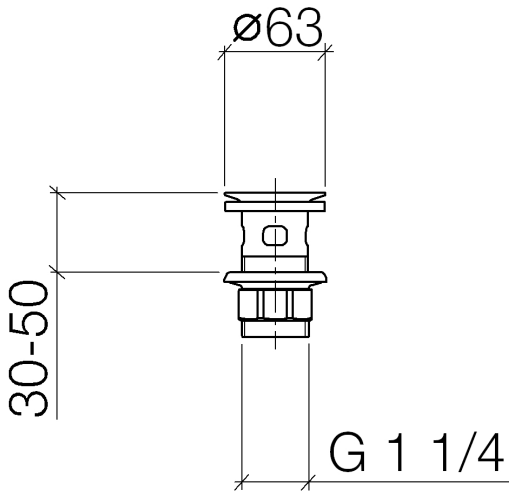

Grated waste 1 1/4" - Brushed Bronze

IMO

10 105 970

Fits: IMO, LULU, MADISON, MEM, TARA,
CL.1, LISSÉ, VAIA, META, CYO

	Brushed Bronze	10 105 970-42
	Chrome	10 105 970-00
	Brushed Platinum	10 105 970-06
	Platinum	10 105 970-08
	Durabross (23kt Gold)	10 105 970-09
	Dark Chrome	10 105 970-19
	Light Gold	10 105 970-26
	Brushed Light Gold	10 105 970-27
	Brushed Durabross (23kt Gold)	10 105 970-28
	Matte Black	10 105 970-33
	Brushed Champagne (22kt Gold)	10 105 970-46
	Champagne (22kt Gold)	10 105 970-47
	Brushed Chrome	10 105 970-93
	Brushed Dark Platinum	10 105 970-99

Grated waste 1 1/4" - Brushed Bronze

IMO

10 105 970

Only suitable for basins with an overflow.

10 105 970

10 105 970

Product version from 10/1/2023

Parts for other
finishes can be found
here: [Chrome](#)

Grated waste 1 1/4" - Brushed Bronze

IMO

10 105 970

Spare parts list

Product version from 10/1/2023

No.	Item Number	Name	Quantity used	Delivery time
	09 11 01 027-42	cup	4	60