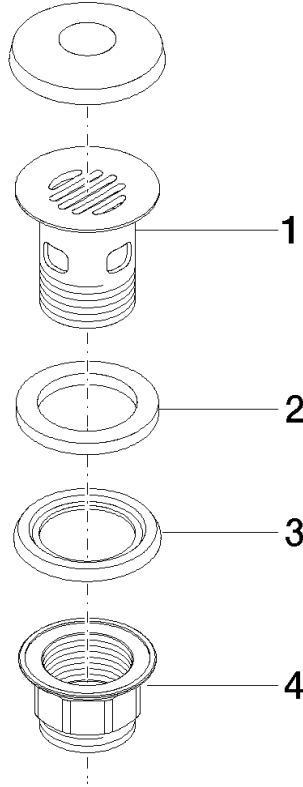

Grated waste 1 1/4" - Brushed Bronze

IMO

10 105 970

Fits: IMO, LULU, MADISON, MEM, TARA,
CL.1, LISSÉ, VAIA, META, CYO

	Brushed Bronze	10 105 970-42
	Chrome	10 105 970-00
	Brushed Platinum	10 105 970-06
	Platinum	10 105 970-08
	Durabross (23kt Gold)	10 105 970-09
	Dark Chrome	10 105 970-19
	Light Gold	10 105 970-26
	Brushed Light Gold	10 105 970-27
	Brushed Durabross (23kt Gold)	10 105 970-28
	Matte Black	10 105 970-33
	Brushed Champagne (22kt Gold)	10 105 970-46
	Champagne (22kt Gold)	10 105 970-47
	Brushed Chrome	10 105 970-93
	Brushed Dark Platinum	10 105 970-99

Grated waste 1 1/4" - Brushed Bronze

IMO

10 105 970

Only suitable for basins with an overflow.

10 105 970

10 105 970

Product version from 10/1/2023

Parts for other
finishes can be found
here: [Chrome](#)

Grated waste 1 1/4" - Brushed Bronze

IMO

10 105 970

Spare parts list

Product version from 10/1/2023

No.	Item Number	Name	Quantity used	Delivery time
	09 11 01 027-42	cup	4	60