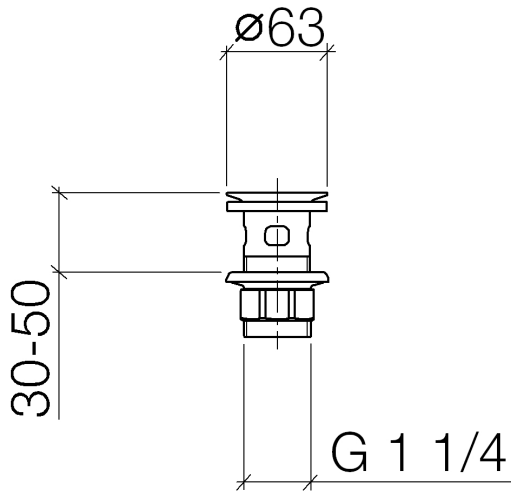

Grated waste 1 1/4" - Brushed Champagne (22kt Gold)

IMO

10 105 970

Fits: IMO, LULU, MADISON, MEM, TARA,
CL.1, LISSÉ, VAIA, META, CYO

	Brushed Champagne (22kt Gold)	10 105 970-46
	Chrome	10 105 970-00
	Brushed Platinum	10 105 970-06
	Platinum	10 105 970-08
	Durabress (23kt Gold)	10 105 970-09
	Dark Chrome	10 105 970-19
	Light Gold	10 105 970-26
	Brushed Light Gold	10 105 970-27
	Brushed Durabress (23kt Gold)	10 105 970-28
	Matte Black	10 105 970-33
	Brushed Bronze	10 105 970-42
	Champagne (22kt Gold)	10 105 970-47
	Brushed Chrome	10 105 970-93
	Brushed Dark Platinum	10 105 970-99

Grated waste 1 1/4" - Brushed Champagne (22kt Gold)

IMO

10 105 970

Only suitable for basins with an overflow.

10 105 970

10 105 970

Product version from 10/1/2023

Parts for other
finishes can be found
here: [Chrome](#)

Grated waste 1 1/4" - Brushed Champagne (22kt Gold)

IMO

10 105 970

Spare parts list

Product version from 10/1/2023

No.	Item Number	Name	Quantity used	Delivery time
	09 11 01 027-46	cup	4	30