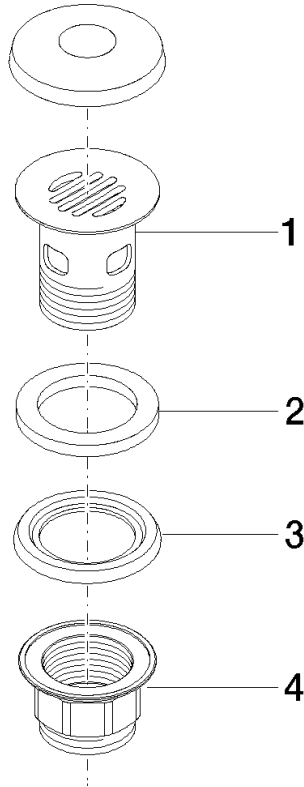

Grated waste 1 1/4" - Brushed Champagne (22kt Gold)

IMO

10 105 970

Fits: IMO, LULU, MADISON, MEM, TARA,
CL.1, LISSÉ, VAIA, META, CYO

	Brushed Champagne (22kt Gold)	10 105 970-46
	Chrome	10 105 970-00
	Brushed Platinum	10 105 970-06
	Platinum	10 105 970-08
	Durabress (23kt Gold)	10 105 970-09
	Dark Chrome	10 105 970-19
	Light Gold	10 105 970-26
	Brushed Light Gold	10 105 970-27
	Brushed Durabress (23kt Gold)	10 105 970-28
	Matte Black	10 105 970-33
	Brushed Bronze	10 105 970-42
	Champagne (22kt Gold)	10 105 970-47
	Brushed Chrome	10 105 970-93
	Brushed Dark Platinum	10 105 970-99

Grated waste 1 1/4" - Brushed Champagne (22kt Gold)

IMO

10 105 970

Only suitable for basins with an overflow.

10 105 970

10 105 970

Product version from 10/1/2023

Parts for other
finishes can be found
here: [Chrome](#)

Grated waste 1 1/4" - Brushed Champagne (22kt Gold)

IMO

10 105 970

Spare parts list

Product version from 10/1/2023

No.	Item Number	Name	Quantity used	Delivery time
	09 11 01 027-46	cup	4	30