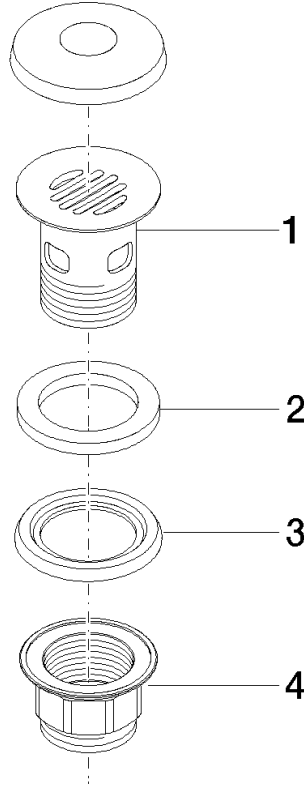

Grated waste 1 1/4" - Champagne (22kt Gold)

IMO

10 105 970

Fits: IMO, LULU, MADISON, MEM, TARA,
CL.1, LISSÉ, VAIA, META, CYO

	Champagne (22kt Gold)	10 105 970-47
	Chrome	10 105 970-00
	Brushed Platinum	10 105 970-06
	Platinum	10 105 970-08
	Durabrand (23kt Gold)	10 105 970-09
	Dark Chrome	10 105 970-19
	Light Gold	10 105 970-26
	Brushed Light Gold	10 105 970-27
	Brushed Durabrand (23kt Gold)	10 105 970-28
	Matte Black	10 105 970-33
	Brushed Bronze	10 105 970-42
	Brushed Champagne (22kt Gold)	10 105 970-46
	Brushed Chrome	10 105 970-93
	Brushed Dark Platinum	10 105 970-99

Grated waste 1 1/4" - Champagne (22kt Gold)

IMO

10 105 970

Only suitable for basins with an overflow.

10 105 970

10 105 970

Product version from 10/1/2023

Parts for other
finishes can be found
here: [Chrome](#)

Grated waste 1 1/4" - Champagne (22kt Gold)

IMO

10 105 970

Spare parts list

Product version from 10/1/2023

No.	Item Number	Name	Quantity used	Delivery time
	09 11 01 027-47	cup	4	30