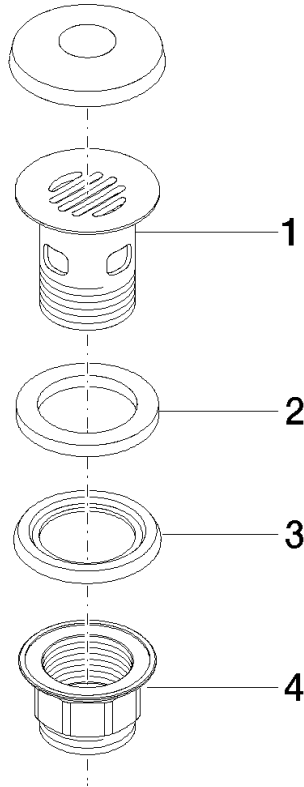

Grated waste 1 1/4" - Brushed Chrome

IMO

10 105 970

Fits: IMO, LULU, MADISON, MEM, TARA,
CL.1, LISSÉ, VAIA, META, CYO

	Brushed Chrome	10 105 970-93
	Chrome	10 105 970-00
	Brushed Platinum	10 105 970-06
	Platinum	10 105 970-08
	Durabross (23kt Gold)	10 105 970-09
	Dark Chrome	10 105 970-19
	Light Gold	10 105 970-26
	Brushed Light Gold	10 105 970-27
	Brushed Durabross (23kt Gold)	10 105 970-28
	Matte Black	10 105 970-33
	Brushed Bronze	10 105 970-42
	Brushed Champagne (22kt Gold)	10 105 970-46
	Champagne (22kt Gold)	10 105 970-47
	Brushed Dark Platinum	10 105 970-99

Grated waste 1 1/4" - Brushed Chrome

IMO

10 105 970

Only suitable for basins with an overflow.

10 105 970

10 105 970

Product version from 10/1/2023

Parts for other finishes can be found here: [Chrome](#)

Grated waste 1 1/4" - Brushed Chrome

IMO

10 105 970

Spare parts list

Product version from 10/1/2023

No.	Item Number	Name	Quantity used	Delivery time
	09 11 01 027-93	cup	4	20