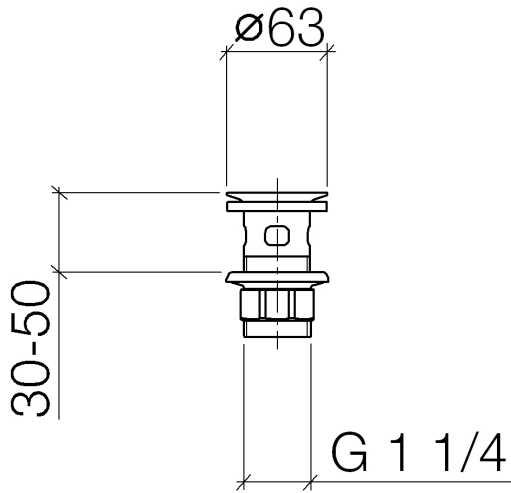

Grated waste 1 1/4" - Brushed Chrome

IMO

10 105 970

Fits: IMO, LULU, MADISON, MEM, TARA,
CL.1, LISSÉ, VAIA, META, CYO

	Brushed Chrome	10 105 970-93
	Chrome	10 105 970-00
	Brushed Platinum	10 105 970-06
	Platinum	10 105 970-08
	Durabross (23kt Gold)	10 105 970-09
	Dark Chrome	10 105 970-19
	Light Gold	10 105 970-26
	Brushed Light Gold	10 105 970-27
	Brushed Durabross (23kt Gold)	10 105 970-28
	Matte Black	10 105 970-33
	Brushed Bronze	10 105 970-42
	Brushed Champagne (22kt Gold)	10 105 970-46
	Champagne (22kt Gold)	10 105 970-47
	Brushed Dark Platinum	10 105 970-99

Grated waste 1 1/4" - Brushed Chrome

IMO

10 105 970

Only suitable for basins with an overflow.

10 105 970

10 105 970

Product version from 10/1/2023

Parts for other finishes can be found here: [Chrome](#)

Grated waste 1 1/4" - Brushed Chrome

IMO

10 105 970

Spare parts list

Product version from 10/1/2023

No.	Item Number	Name	Quantity used	Delivery time
	09 11 01 027-93	cup	4	20