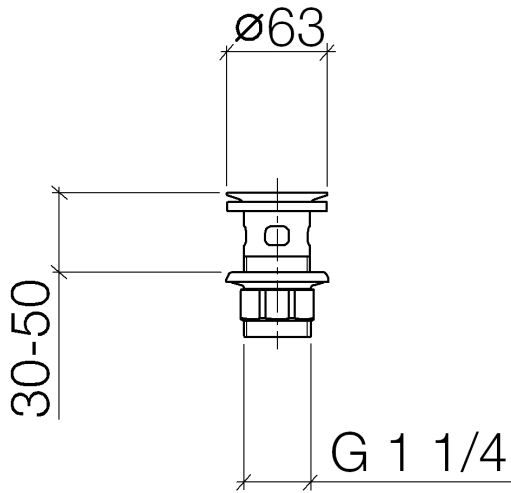

Grated waste 1 1/4" - Brushed Chrome

IMO

10 105 970

Fits: IMO, LULU, MADISON, MEM, TARA,
CL.1, LISSÉ, VAIA, META, CYO

	Brushed Chrome	10 105 970-93
	Chrome	10 105 970-00
	Brushed Platinum	10 105 970-06
	Platinum	10 105 970-08
	Durabross (23kt Gold)	10 105 970-09
	Dark Chrome	10 105 970-19
	Light Gold	10 105 970-26
	Brushed Light Gold	10 105 970-27
	Brushed Durabross (23kt Gold)	10 105 970-28
	Matte Black	10 105 970-33
	Brushed Bronze	10 105 970-42
	Brushed Champagne (22kt Gold)	10 105 970-46
	Champagne (22kt Gold)	10 105 970-47
	Brushed Dark Platinum	10 105 970-99

Grated waste 1 1/4" - Brushed Chrome

IMO

10 105 970

Only suitable for basins with an overflow.

10 105 970

10 105 970

Product version from 10/1/2023

Parts for other
finishes can be found
here: [Chrome](#)

Grated waste 1 1/4" - Brushed Chrome

IMO

10 105 970

Spare parts list

Product version from 10/1/2023

No.	Item Number	Name	Quantity used	Delivery time
	09 11 01 027-93	cup	4	20