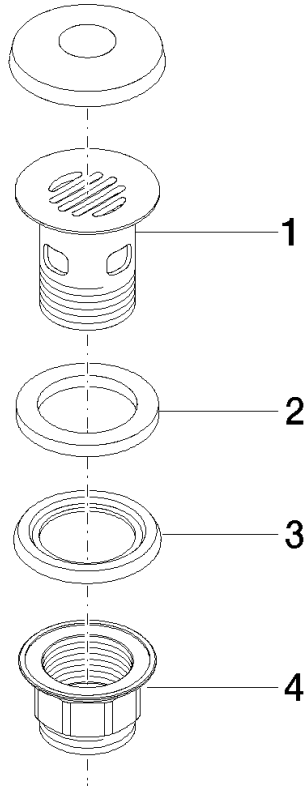

Grated waste 1 1/4" - Brushed Chrome

IMO

10 105 970

Fits: IMO, LULU, MADISON, MEM, TARA,
CL.1, LISSÉ, VAIA, META, CYO

	Brushed Chrome	10 105 970-93
	Chrome	10 105 970-00
	Brushed Platinum	10 105 970-06
	Platinum	10 105 970-08
	Durabross (23kt Gold)	10 105 970-09
	Dark Chrome	10 105 970-19
	Light Gold	10 105 970-26
	Brushed Light Gold	10 105 970-27
	Brushed Durabross (23kt Gold)	10 105 970-28
	Matte Black	10 105 970-33
	Brushed Bronze	10 105 970-42
	Brushed Champagne (22kt Gold)	10 105 970-46
	Champagne (22kt Gold)	10 105 970-47
	Brushed Dark Platinum	10 105 970-99

Grated waste 1 1/4" - Brushed Chrome

IMO

10 105 970

Only suitable for basins with an overflow.

10 105 970

10 105 970

Product version from 10/1/2023

Parts for other
finishes can be found
here: [Chrome](#)

Grated waste 1 1/4" - Brushed Chrome

IMO

10 105 970

Spare parts list

Product version from 10/1/2023

No.	Item Number	Name	Quantity used	Delivery time
	09 11 01 027-93	cup	4	20