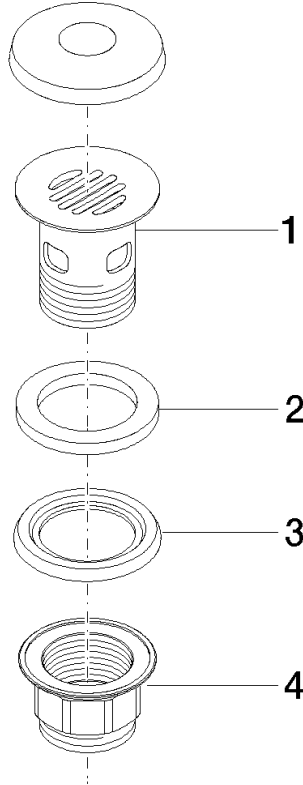

Grated waste 1 1/4" - Brushed Dark Platinum

IMO

10 105 970

Fits: IMO, LULU, MADISON, MEM, TARA,
CL.1, LISSÉ, VAIA, META, CYO

	Brushed Dark Platinum	10 105 970-99
	Chrome	10 105 970-00
	Brushed Platinum	10 105 970-06
	Platinum	10 105 970-08
	Durabrand (23kt Gold)	10 105 970-09
	Dark Chrome	10 105 970-19
	Light Gold	10 105 970-26
	Brushed Light Gold	10 105 970-27
	Brushed Durabrand (23kt Gold)	10 105 970-28
	Matte Black	10 105 970-33
	Brushed Bronze	10 105 970-42
	Brushed Champagne (22kt Gold)	10 105 970-46
	Champagne (22kt Gold)	10 105 970-47
	Brushed Chrome	10 105 970-93

Grated waste 1 1/4" - Brushed Dark Platinum

IMO

10 105 970

Only suitable for basins with an overflow.

10 105 970

10 105 970

Product version from 10/1/2023

Parts for other
finishes can be found
here: [Chrome](#)

Grated waste 1 1/4" - Brushed Dark Platinum

IMO

10 105 970

Spare parts list

Product version from 10/1/2023

No.	Item Number	Name	Quantity used	Delivery time
	09 11 01 027-99	cup	4	30