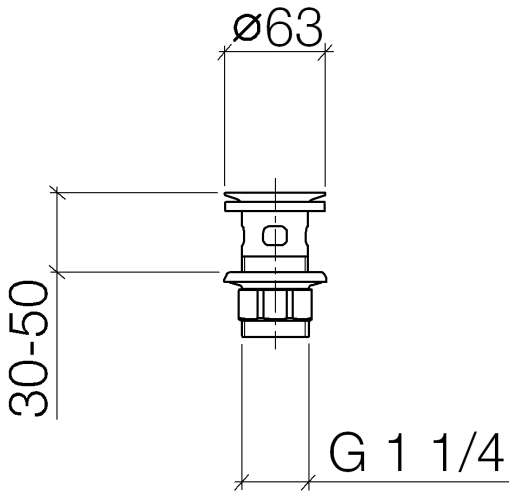

Grated waste 1 1/4" - Brushed Dark Platinum

IMO

10 105 970

Fits: IMO, LULU, MADISON, MEM, TARA,
CL.1, LISSÉ, VAIA, META, CYO

	Brushed Dark Platinum	10 105 970-99
	Chrome	10 105 970-00
	Brushed Platinum	10 105 970-06
	Platinum	10 105 970-08
	Durabrand (23kt Gold)	10 105 970-09
	Dark Chrome	10 105 970-19
	Light Gold	10 105 970-26
	Brushed Light Gold	10 105 970-27
	Brushed Durabrand (23kt Gold)	10 105 970-28
	Matte Black	10 105 970-33
	Brushed Bronze	10 105 970-42
	Brushed Champagne (22kt Gold)	10 105 970-46
	Champagne (22kt Gold)	10 105 970-47
	Brushed Chrome	10 105 970-93

Grated waste 1 1/4" - Brushed Dark Platinum

IMO

10 105 970

Only suitable for basins with an overflow.

10 105 970

10 105 970

Product version from 10/1/2023

Parts for other
finishes can be found
here: [Chrome](#)

Grated waste 1 1/4" - Brushed Dark Platinum

IMO

10 105 970

Spare parts list

Product version from 10/1/2023

No.	Item Number	Name	Quantity used	Delivery time
	09 11 01 027-99	cup	4	30