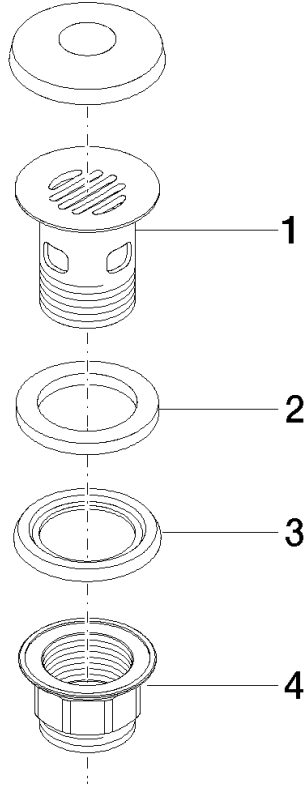

## Grated waste 1 1/4" - Brushed Dark Platinum

IMO

10 105 970

Fits: IMO, LULU, MADISON, MEM, TARA,  
CL.1, LISSÉ, VAIA, META, CYO

	Brushed Dark Platinum	10 105 970-99
	Chrome	10 105 970-00
	Brushed Platinum	10 105 970-06
	Platinum	10 105 970-08
	Durabrand (23kt Gold)	10 105 970-09
	Dark Chrome	10 105 970-19
	Light Gold	10 105 970-26
	Brushed Light Gold	10 105 970-27
	Brushed Durabrand (23kt Gold)	10 105 970-28
	Matte Black	10 105 970-33
	Brushed Bronze	10 105 970-42
	Brushed Champagne (22kt Gold)	10 105 970-46
	Champagne (22kt Gold)	10 105 970-47
	Brushed Chrome	10 105 970-93

## Grated waste 1 1/4" - Brushed Dark Platinum

---

IMO

10 105 970

Only suitable for basins with an overflow.

10 105 970

10 105 970

**Product version from 10/1/2023**

## Grated waste 1 1/4" - Brushed Dark Platinum

IMO

10 105 970

#### Product version from 10/1/2023

No.	Item Number	Name	Quantity used	Delivery time
	09 11 01 027-99	cup	4	30