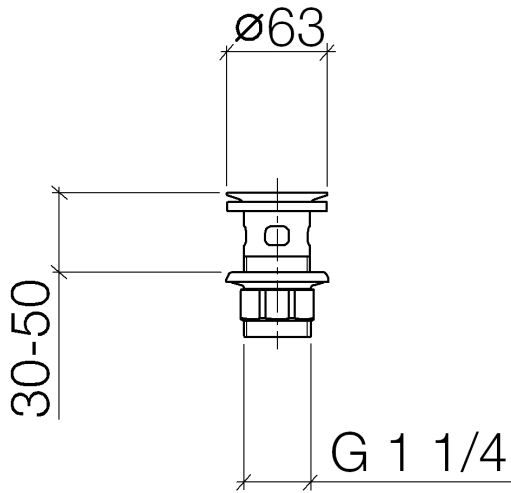

## Grated waste 1 1/4" - Brushed Dark Platinum

IMO

10 105 970

Fits: IMO, LULU, MADISON, MEM, TARA,  
CL.1, LISSÉ, VAIA, META, CYO

	Brushed Dark Platinum	10 105 970-99
	Chrome	10 105 970-00
	Brushed Platinum	10 105 970-06
	Platinum	10 105 970-08
	Durabrand (23kt Gold)	10 105 970-09
	Dark Chrome	10 105 970-19
	Light Gold	10 105 970-26
	Brushed Light Gold	10 105 970-27
	Brushed Durabrand (23kt Gold)	10 105 970-28
	Matte Black	10 105 970-33
	Brushed Bronze	10 105 970-42
	Brushed Champagne (22kt Gold)	10 105 970-46
	Champagne (22kt Gold)	10 105 970-47
	Brushed Chrome	10 105 970-93

## Grated waste 1 1/4" - Brushed Dark Platinum

---

IMO

10 105 970

Only suitable for basins with an overflow.

10 105 970

10 105 970

**Product version from 10/1/2023**

## Grated waste 1 1/4" - Brushed Dark Platinum

IMO

10 105 970

#### Product version from 10/1/2023

No.	Item Number	Name	Quantity used	Delivery time
	09 11 01 027-99	cup	4	30