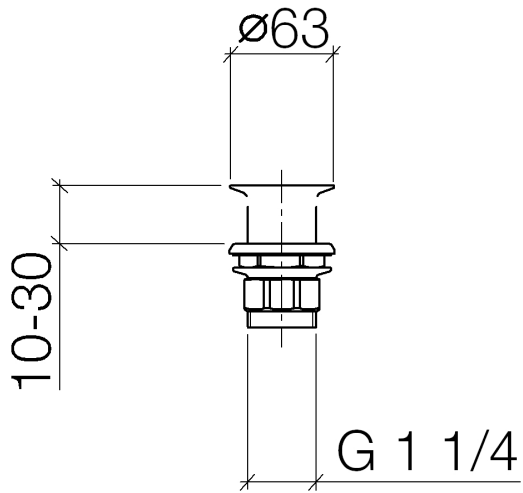

10 110 970

Fits: IMO, LULU, MADISON, MEM, TARA,  
CL.1, LISSÉ, VAIA, META, CYO

	Chrome	10 110 970-00
	Brushed Platinum	10 110 970-06
	Platinum	10 110 970-08
	Durabress (23kt Gold)	10 110 970-09
	Dark Chrome	10 110 970-19
	Light Gold	10 110 970-26
	Brushed Light Gold	10 110 970-27
	Brushed Durabress (23kt Gold)	10 110 970-28
	Matte Black	10 110 970-33
	Brushed Bronze	10 110 970-42
	Brushed Champagne (22kt Gold)	10 110 970-46
	Champagne (22kt Gold)	10 110 970-47
	Brushed Chrome	10 110 970-93
	Brushed Dark Platinum	10 110 970-99

## Grated waste 1 1/4" - Chrome

---

IMO

10 110 970

Only suitable for sinks without an overflow.

10 110 970

10 110 970

**Product version from 10/1/2023**

## Grated waste 1 1/4" - Chrome

IMO

10 110 970

#### Product version from 10/1/2023

No.	Item Number	Name	Quantity used	Delivery time
	09 11 01 025-00	cup	5	-

Spare part can no longer be ordered, please order the replacement item