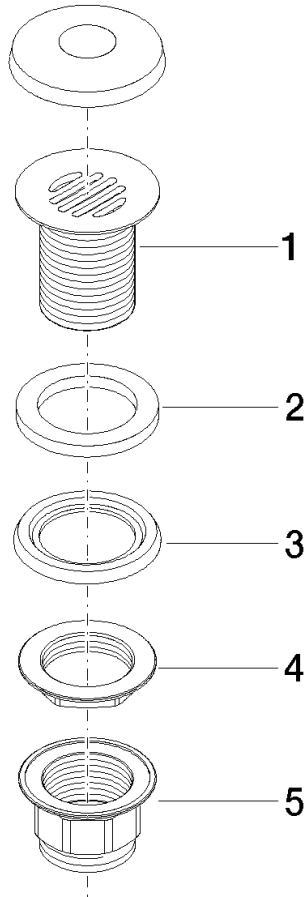

10 110 970

Fits: IMO, LULU, MADISON, MEM, TARA,  
CL.1, LISSÉ, VAIA, META, CYO

	Chrome	10 110 970-00
	Brushed Platinum	10 110 970-06
	Platinum	10 110 970-08
	Durabress (23kt Gold)	10 110 970-09
	Dark Chrome	10 110 970-19
	Light Gold	10 110 970-26
	Brushed Light Gold	10 110 970-27
	Brushed Durabress (23kt Gold)	10 110 970-28
	Matte Black	10 110 970-33
	Brushed Bronze	10 110 970-42
	Brushed Champagne (22kt Gold)	10 110 970-46
	Champagne (22kt Gold)	10 110 970-47
	Brushed Chrome	10 110 970-93
	Brushed Dark Platinum	10 110 970-99

## Grated waste 1 1/4" - Chrome

---

IMO

10 110 970

Only suitable for sinks without an overflow.

10 110 970

10 110 970

**Product version from 10/1/2023**

## Grated waste 1 1/4" - Chrome

IMO

10 110 970

#### Product version from 10/1/2023

No.	Item Number	Name	Quantity used	Delivery time
	09 11 01 025-00	cup	5	-

Spare part can no longer be ordered, please order the replacement item