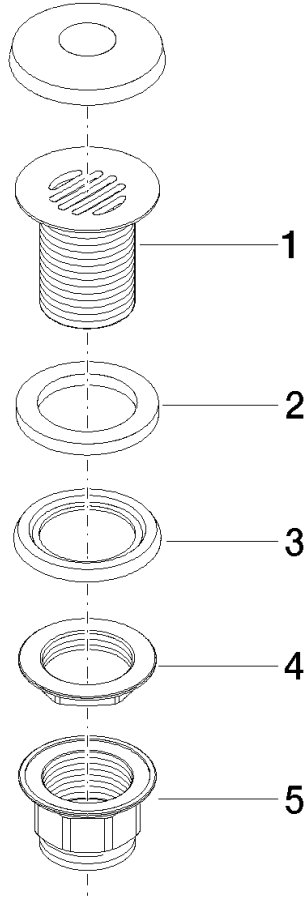

Grated waste 1 1/4" - Durabronz (23kt Gold)

IMO

10 110 970

Fits: IMO, LULU, MADISON, MEM, TARA,
CL.1, LISSÉ, VAIA, META, CYO

	Durabronz (23kt Gold)	10 110 970-09
	Chrome	10 110 970-00
	Brushed Platinum	10 110 970-06
	Platinum	10 110 970-08
	Dark Chrome	10 110 970-19
	Light Gold	10 110 970-26
	Brushed Light Gold	10 110 970-27
	Brushed Durabronz (23kt Gold)	10 110 970-28
	Matte Black	10 110 970-33
	Brushed Bronze	10 110 970-42
	Brushed Champagne (22kt Gold)	10 110 970-46
	Champagne (22kt Gold)	10 110 970-47
	Brushed Chrome	10 110 970-93
	Brushed Dark Platinum	10 110 970-99

Grated waste 1 1/4" - Durabronz (23kt Gold)

IMO

10 110 970

Only suitable for sinks without an overflow.

10 110 970

10 110 970

Product version from 10/1/2023

Parts for other finishes can be found here: [Chrome](#)

Grated waste 1 1/4" - Durabrass (23kt Gold)

IMO

10 110 970

Spare parts list

Product version from 10/1/2023

No.	Item Number	Name	Quantity used	Delivery time
	09 11 01 025-09	cup	5	60