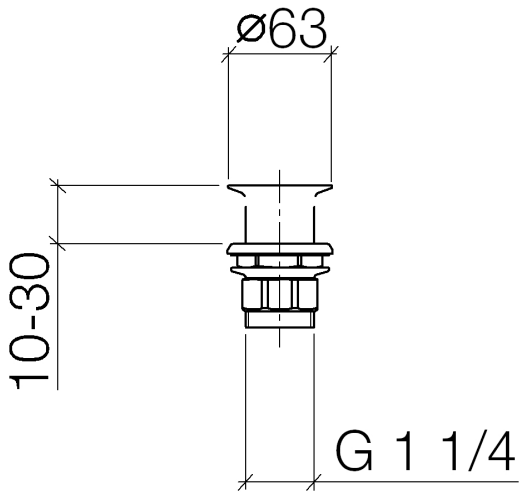

**Grated waste 1 1/4" - Dark Chrome**

IMO

10 110 970

Fits: IMO, LULU, MADISON, MEM, TARA,  
CL.1, LISSÉ, VAIA, META, CYO

	Dark Chrome	10 110 970-19
	Chrome	10 110 970-00
	Brushed Platinum	10 110 970-06
	Platinum	10 110 970-08
	Durabrand (23kt Gold)	10 110 970-09
	Light Gold	10 110 970-26
	Brushed Light Gold	10 110 970-27
	Brushed Durabrand (23kt Gold)	10 110 970-28
	Matte Black	10 110 970-33
	Brushed Bronze	10 110 970-42
	Brushed Champagne (22kt Gold)	10 110 970-46
	Champagne (22kt Gold)	10 110 970-47
	Brushed Chrome	10 110 970-93
	Brushed Dark Platinum	10 110 970-99

## Grated waste 1 1/4" - Dark Chrome

---

IMO

10 110 970

Only suitable for sinks without an overflow.

10 110 970

10 110 970

Parts for other  
finishes can be found  
here: [Chrome](#)

## Grated waste 1 1/4" - Dark Chrome

---

IMO

10 110 970