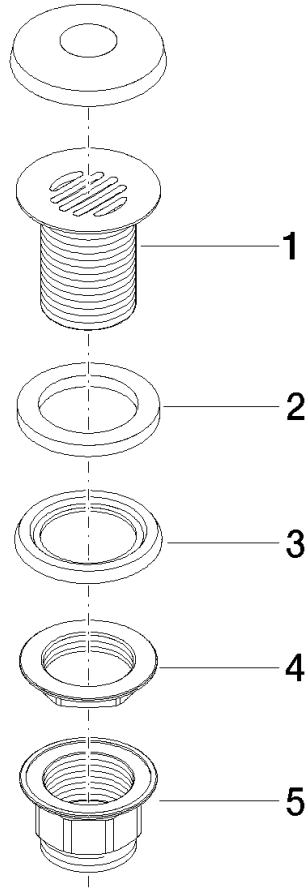

**Grated waste 1 1/4" - Dark Chrome**

IMO

10 110 970

Fits: IMO, LULU, MADISON, MEM, TARA,  
CL.1, LISSÉ, VAIA, META, CYO

	Dark Chrome	10 110 970-19
	Chrome	10 110 970-00
	Brushed Platinum	10 110 970-06
	Platinum	10 110 970-08
	Durabrand (23kt Gold)	10 110 970-09
	Light Gold	10 110 970-26
	Brushed Light Gold	10 110 970-27
	Brushed Durabrand (23kt Gold)	10 110 970-28
	Matte Black	10 110 970-33
	Brushed Bronze	10 110 970-42
	Brushed Champagne (22kt Gold)	10 110 970-46
	Champagne (22kt Gold)	10 110 970-47
	Brushed Chrome	10 110 970-93
	Brushed Dark Platinum	10 110 970-99

## Grated waste 1 1/4" - Dark Chrome

---

IMO

10 110 970

Only suitable for sinks without an overflow.

10 110 970

10 110 970

Parts for other  
finishes can be found  
here: [Chrome](#)

## Grated waste 1 1/4" - Dark Chrome

---

IMO

10 110 970

### **Spare parts list**