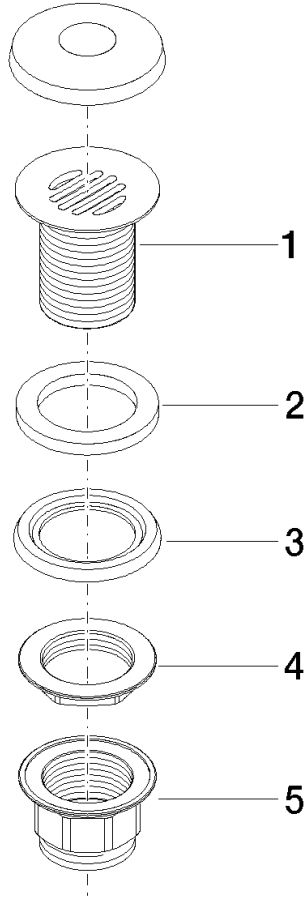

Grated waste 1 1/4" - Light Gold

IMO

10 110 970

Fits: IMO, LULU, MADISON, MEM, TARA,
CL.1, LISSÉ, VAIA, META, CYO

	Light Gold	10 110 970-26
	Chrome	10 110 970-00
	Brushed Platinum	10 110 970-06
	Platinum	10 110 970-08
	Durabrand (23kt Gold)	10 110 970-09
	Dark Chrome	10 110 970-19
	Brushed Light Gold	10 110 970-27
	Brushed Durabrand (23kt Gold)	10 110 970-28
	Matte Black	10 110 970-33
	Brushed Bronze	10 110 970-42
	Brushed Champagne (22kt Gold)	10 110 970-46
	Champagne (22kt Gold)	10 110 970-47
	Brushed Chrome	10 110 970-93
	Brushed Dark Platinum	10 110 970-99

Grated waste 1 1/4" - Light Gold

IMO

10 110 970

Only suitable for sinks without an overflow.

10 110 970

10 110 970

Product version from 10/1/2023

Parts for other
finishes can be found
here: [Chrome](#)

Grated waste 1 1/4" - Light Gold

IMO

10 110 970

Spare parts list

Product version from 10/1/2023

No.	Item Number	Name	Quantity used	Delivery time
	09 11 01 025-26	cup	5	60