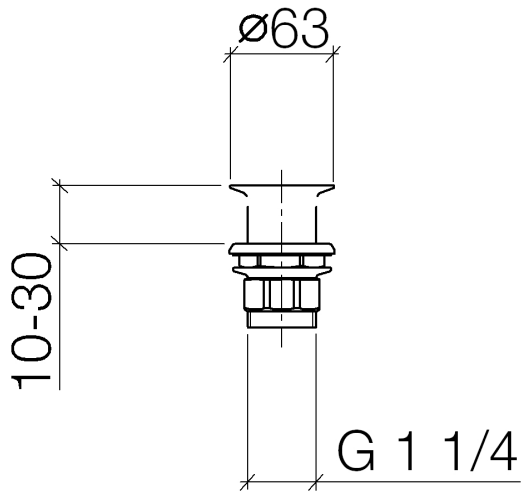

Grated waste 1 1/4" - Light Gold

IMO

10 110 970

Fits: IMO, LULU, MADISON, MEM, TARA,
CL.1, LISSÉ, VAIA, META, CYO

	Light Gold	10 110 970-26
	Chrome	10 110 970-00
	Brushed Platinum	10 110 970-06
	Platinum	10 110 970-08
	Durabrand (23kt Gold)	10 110 970-09
	Dark Chrome	10 110 970-19
	Brushed Light Gold	10 110 970-27
	Brushed Durabrand (23kt Gold)	10 110 970-28
	Matte Black	10 110 970-33
	Brushed Bronze	10 110 970-42
	Brushed Champagne (22kt Gold)	10 110 970-46
	Champagne (22kt Gold)	10 110 970-47
	Brushed Chrome	10 110 970-93
	Brushed Dark Platinum	10 110 970-99

Grated waste 1 1/4" - Light Gold

IMO

10 110 970

Only suitable for sinks without an overflow.

10 110 970

10 110 970

Product version from 10/1/2023

Parts for other
finishes can be found
here: [Chrome](#)

Grated waste 1 1/4" - Light Gold

IMO

10 110 970

Spare parts list

Product version from 10/1/2023

No.	Item Number	Name	Quantity used	Delivery time
	09 11 01 025-26	cup	5	60