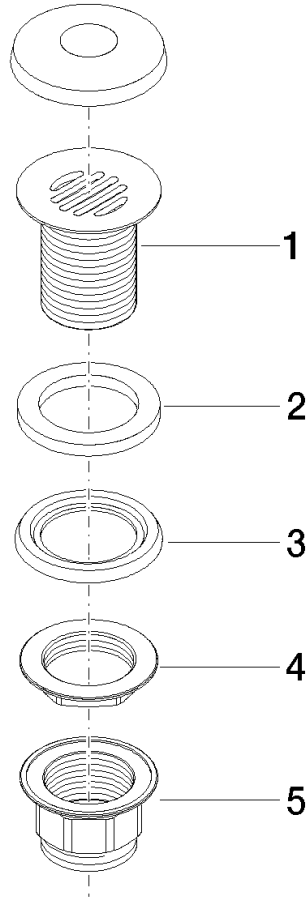

10 110 970 Product version from 10/1/2023

Fits: IMO, LULU, MADISON, MEM, TARA,
CL.1, LISSÉ, VAIA, META, CYO

	Light Gold	10 110 970-26
	Chrome	10 110 970-00
	Brushed Platinum	10 110 970-06
	Platinum	10 110 970-08
	Durabress (23kt Gold)	10 110 970-09
	Dark Chrome	10 110 970-19
	Brushed Light Gold	10 110 970-27
	Brushed Durabress (23kt Gold)	10 110 970-28
	Matte Black	10 110 970-33
	Brushed Bronze	10 110 970-42
	Brushed Champagne (22kt Gold)	10 110 970-46
	Champagne (22kt Gold)	10 110 970-47
	Brushed Chrome	10 110 970-93
	Brushed Dark Platinum	10 110 970-99

Grated waste 1 1/4" - Light Gold

IMO

10 110 970 Product version from 10/1/2023

Only suitable for sinks without an overflow.

10 110 970 Product version from 10/1/2023

Parts for other finishes can be found here: [Chrome](#)

Spare parts list

No.	Item Number	Name	Quantity used	Delivery time
1	09 11 01 025-26	cup	1	60
2	09 14 05 039 90	seal	1	2
3	09 14 03 025 90	seal	1	2
4	09 23 10 017 90	nut	1	2
5	09 23 10 020-26	nut	1	60