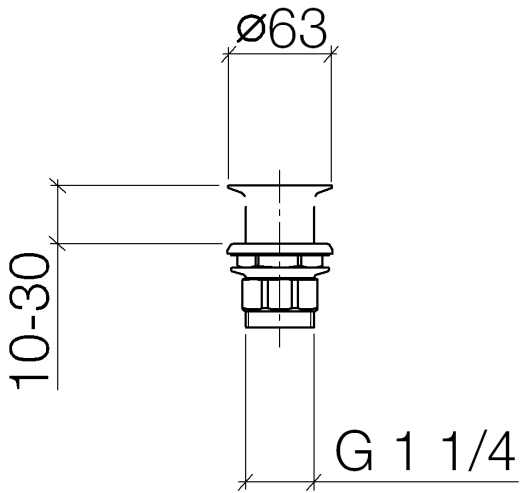

Grated waste 1 1/4" - Brushed Light Gold

IMO

10 110 970

Fits: IMO, LULU, MADISON, MEM, TARA,
CL.1, LISSÉ, VAIA, META, CYO

	Brushed Light Gold	10 110 970-27
	Chrome	10 110 970-00
	Brushed Platinum	10 110 970-06
	Platinum	10 110 970-08
	Durabronze (23kt Gold)	10 110 970-09
	Dark Chrome	10 110 970-19
	Light Gold	10 110 970-26
	Brushed Durabronze (23kt Gold)	10 110 970-28
	Matte Black	10 110 970-33
	Brushed Bronze	10 110 970-42
	Brushed Champagne (22kt Gold)	10 110 970-46
	Champagne (22kt Gold)	10 110 970-47
	Brushed Chrome	10 110 970-93
	Brushed Dark Platinum	10 110 970-99

Grated waste 1 1/4" - Brushed Light Gold

IMO

10 110 970

Only suitable for sinks without an overflow.

10 110 970

10 110 970

Product version from 10/1/2023

Parts for other finishes can be found here: [Chrome](#)

Grated waste 1 1/4" - Brushed Light Gold

IMO

10 110 970

Spare parts list

Product version from 10/1/2023

No.	Item Number	Name	Quantity used	Delivery time
	09 11 01 025-27	cup	5	60