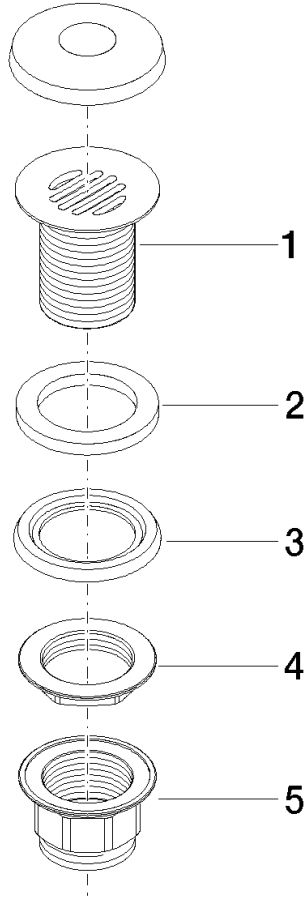

Grated waste 1 1/4" - Brushed Light Gold

IMO

10 110 970

Fits: IMO, LULU, MADISON, MEM, TARA,
CL.1, LISSÉ, VAIA, META, CYO

	Brushed Light Gold	10 110 970-27
	Chrome	10 110 970-00
	Brushed Platinum	10 110 970-06
	Platinum	10 110 970-08
	Durabronze (23kt Gold)	10 110 970-09
	Dark Chrome	10 110 970-19
	Light Gold	10 110 970-26
	Brushed Durabronze (23kt Gold)	10 110 970-28
	Matte Black	10 110 970-33
	Brushed Bronze	10 110 970-42
	Brushed Champagne (22kt Gold)	10 110 970-46
	Champagne (22kt Gold)	10 110 970-47
	Brushed Chrome	10 110 970-93
	Brushed Dark Platinum	10 110 970-99

Grated waste 1 1/4" - Brushed Light Gold

IMO

10 110 970

Only suitable for sinks without an overflow.

10 110 970

10 110 970

Product version from 10/1/2023

Parts for other finishes can be found here: [Chrome](#)

Grated waste 1 1/4" - Brushed Light Gold

IMO

10 110 970

Spare parts list

Product version from 10/1/2023

No.	Item Number	Name	Quantity used	Delivery time
	09 11 01 025-27	cup	5	60