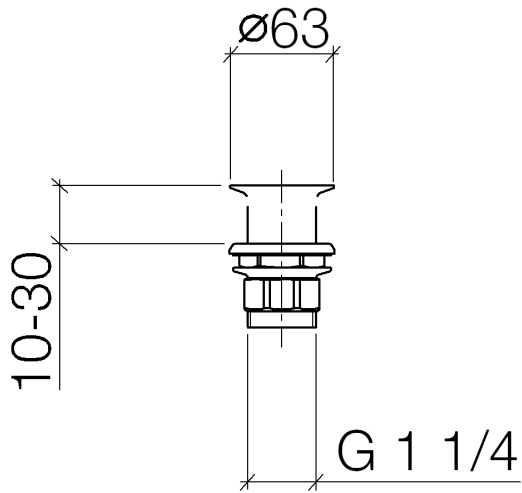

Grated waste 1 1/4" - Brushed Bronze

IMO

10 110 970

Fits: IMO, LULU, MADISON, MEM, TARA,
CL.1, LISSÉ, VAIA, META, CYO

	Brushed Bronze	10 110 970-42
	Chrome	10 110 970-00
	Brushed Platinum	10 110 970-06
	Platinum	10 110 970-08
	Durabronze (23kt Gold)	10 110 970-09
	Dark Chrome	10 110 970-19
	Light Gold	10 110 970-26
	Brushed Light Gold	10 110 970-27
	Brushed Durabronze (23kt Gold)	10 110 970-28
	Matte Black	10 110 970-33
	Brushed Champagne (22kt Gold)	10 110 970-46
	Champagne (22kt Gold)	10 110 970-47
	Brushed Chrome	10 110 970-93
	Brushed Dark Platinum	10 110 970-99

Grated waste 1 1/4" - Brushed Bronze

IMO

10 110 970

Only suitable for sinks without an overflow.

10 110 970

10 110 970

Product version from 10/1/2023

Parts for other
finishes can be found
here: [Chrome](#)

Grated waste 1 1/4" - Brushed Bronze

IMO

10 110 970

Spare parts list

Product version from 10/1/2023

No.	Item Number	Name	Quantity used	Delivery time
	09 11 01 025-42	cup	5	60