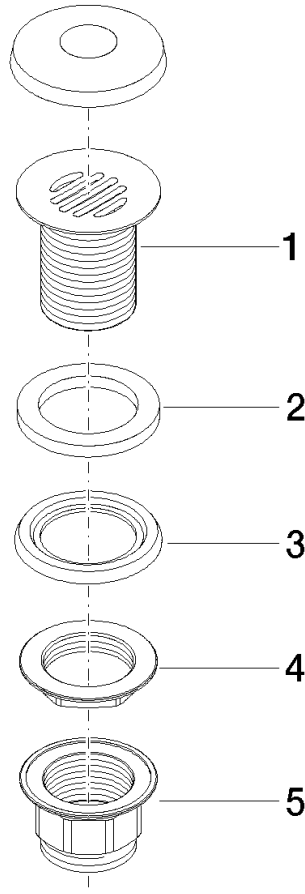

Grated waste 1 1/4" - Brushed Bronze

IMO

10 110 970

Fits: IMO, LULU, MADISON, MEM, TARA,
CL.1, LISSÉ, VAIA, META, CYO

	Brushed Bronze	10 110 970-42
	Chrome	10 110 970-00
	Brushed Platinum	10 110 970-06
	Platinum	10 110 970-08
	Durabronze (23kt Gold)	10 110 970-09
	Dark Chrome	10 110 970-19
	Light Gold	10 110 970-26
	Brushed Light Gold	10 110 970-27
	Brushed Durabronze (23kt Gold)	10 110 970-28
	Matte Black	10 110 970-33
	Brushed Champagne (22kt Gold)	10 110 970-46
	Champagne (22kt Gold)	10 110 970-47
	Brushed Chrome	10 110 970-93
	Brushed Dark Platinum	10 110 970-99

Grated waste 1 1/4" - Brushed Bronze

IMO

10 110 970

Only suitable for sinks without an overflow.

10 110 970

10 110 970

Product version from 10/1/2023

Parts for other
finishes can be found
here: [Chrome](#)

Grated waste 1 1/4" - Brushed Bronze

IMO

10 110 970

Spare parts list

Product version from 10/1/2023

No.	Item Number	Name	Quantity used	Delivery time
	09 11 01 025-42	cup	5	60