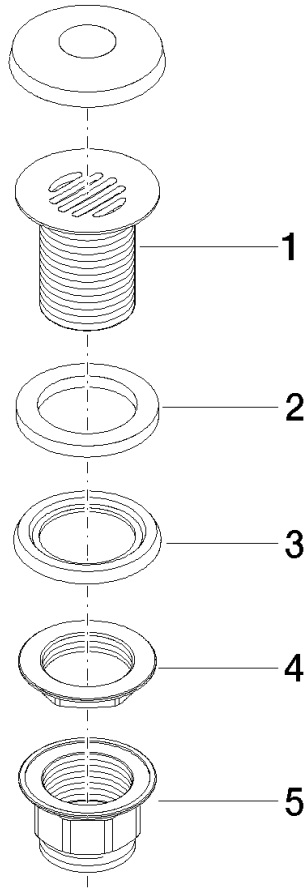

**Grated waste 1 1/4" - Brushed Champagne (22kt Gold)**

IMO

10 110 970

Fits: IMO, LULU, MADISON, MEM, TARA,  
CL.1, LISSÉ, VAIA, META, CYO

	Brushed Champagne (22kt Gold)	10 110 970-46
	Chrome	10 110 970-00
	Brushed Platinum	10 110 970-06
	Platinum	10 110 970-08
	Durabrand (23kt Gold)	10 110 970-09
	Dark Chrome	10 110 970-19
	Light Gold	10 110 970-26
	Brushed Light Gold	10 110 970-27
	Brushed Durabrand (23kt Gold)	10 110 970-28
	Matte Black	10 110 970-33
	Brushed Bronze	10 110 970-42
	Champagne (22kt Gold)	10 110 970-47
	Brushed Chrome	10 110 970-93
	Brushed Dark Platinum	10 110 970-99

## Grated waste 1 1/4" - Brushed Champagne (22kt Gold)

---

IMO

10 110 970

Only suitable for sinks without an overflow.

10 110 970

10 110 970

**Product version from 10/1/2023**

Parts for other  
finishes can be found  
here: [Chrome](#)

Grated waste 1 1/4" - Brushed Champagne (22kt Gold)

IMO

10 110 970

**Spare parts list**

**Product version from 10/1/2023**

No.	Item Number	Name	Quantity used	Delivery time
	09 11 01 025-46	cup	5	30