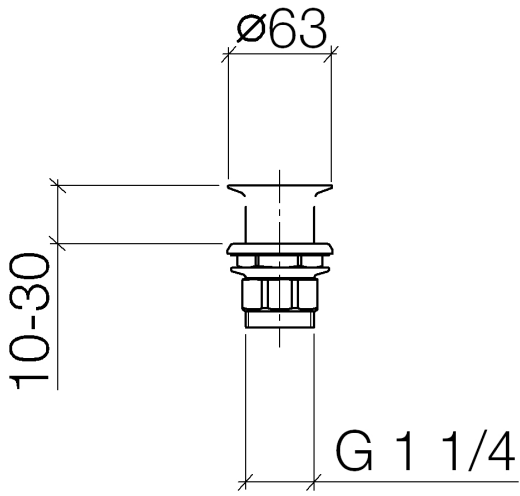

**Grated waste 1 1/4" - Brushed Champagne (22kt Gold)**

IMO

10 110 970

Fits: IMO, LULU, MADISON, MEM, TARA,  
CL.1, LISSÉ, VAIA, META, CYO

	Brushed Champagne (22kt Gold)	10 110 970-46
	Chrome	10 110 970-00
	Brushed Platinum	10 110 970-06
	Platinum	10 110 970-08
	Durabrand (23kt Gold)	10 110 970-09
	Dark Chrome	10 110 970-19
	Light Gold	10 110 970-26
	Brushed Light Gold	10 110 970-27
	Brushed Durabrand (23kt Gold)	10 110 970-28
	Matte Black	10 110 970-33
	Brushed Bronze	10 110 970-42
	Champagne (22kt Gold)	10 110 970-47
	Brushed Chrome	10 110 970-93
	Brushed Dark Platinum	10 110 970-99

## Grated waste 1 1/4" - Brushed Champagne (22kt Gold)

---

IMO

10 110 970

Only suitable for sinks without an overflow.

10 110 970

10 110 970

**Product version from 10/1/2023**

Parts for other  
finishes can be found  
here: [Chrome](#)

Grated waste 1 1/4" - Brushed Champagne (22kt Gold)

IMO

10 110 970

**Spare parts list**

**Product version from 10/1/2023**

No.	Item Number	Name	Quantity used	Delivery time
	09 11 01 025-46	cup	5	30