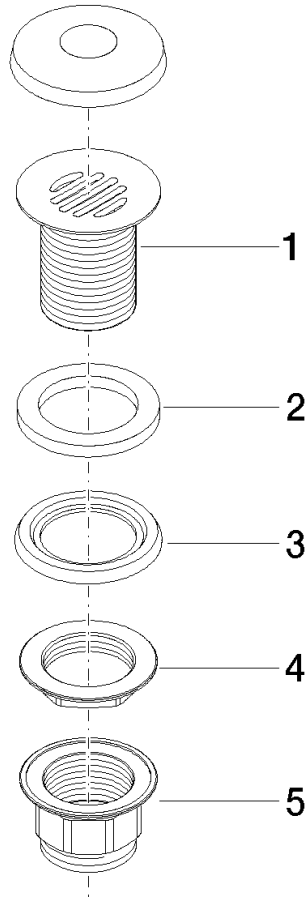

Grated waste 1 1/4" - Brushed Chrome

IMO

10 110 970

Fits: IMO, LULU, MADISON, MEM, TARA,
CL.1, LISSÉ, VAIA, META, CYO

	Brushed Chrome	10 110 970-93
	Chrome	10 110 970-00
	Brushed Platinum	10 110 970-06
	Platinum	10 110 970-08
	Durabross (23kt Gold)	10 110 970-09
	Dark Chrome	10 110 970-19
	Light Gold	10 110 970-26
	Brushed Light Gold	10 110 970-27
	Brushed Durabross (23kt Gold)	10 110 970-28
	Matte Black	10 110 970-33
	Brushed Bronze	10 110 970-42
	Brushed Champagne (22kt Gold)	10 110 970-46
	Champagne (22kt Gold)	10 110 970-47
	Brushed Dark Platinum	10 110 970-99

Grated waste 1 1/4" - Brushed Chrome

IMO

10 110 970

Only suitable for sinks without an overflow.

10 110 970

10 110 970

Product version from 10/1/2023

Parts for other finishes can be found here: [Chrome](#)

Grated waste 1 1/4" - Brushed Chrome

IMO

10 110 970

Spare parts list

Product version from 10/1/2023

No.	Item Number	Name	Quantity used	Delivery time
	09 11 01 025-93	cup	5	20