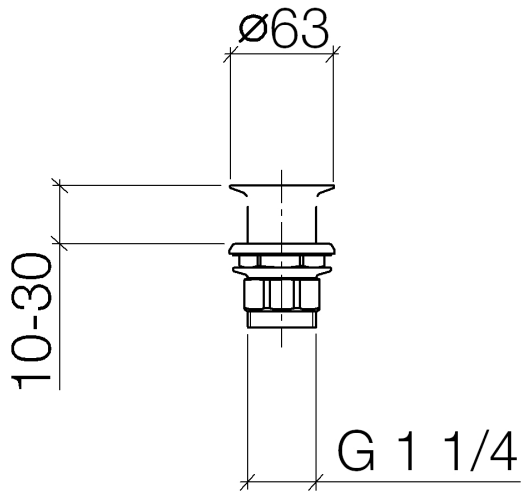

Grated waste 1 1/4" - Brushed Chrome

IMO

10 110 970

Fits: IMO, LULU, MADISON, MEM, TARA,
CL.1, LISSÉ, VAIA, META, CYO

	Brushed Chrome	10 110 970-93
	Chrome	10 110 970-00
	Brushed Platinum	10 110 970-06
	Platinum	10 110 970-08
	Durabross (23kt Gold)	10 110 970-09
	Dark Chrome	10 110 970-19
	Light Gold	10 110 970-26
	Brushed Light Gold	10 110 970-27
	Brushed Durabross (23kt Gold)	10 110 970-28
	Matte Black	10 110 970-33
	Brushed Bronze	10 110 970-42
	Brushed Champagne (22kt Gold)	10 110 970-46
	Champagne (22kt Gold)	10 110 970-47
	Brushed Dark Platinum	10 110 970-99

Grated waste 1 1/4" - Brushed Chrome

IMO

10 110 970

Only suitable for sinks without an overflow.

10 110 970

10 110 970

Product version from 10/1/2023

Parts for other finishes can be found here: [Chrome](#)

Grated waste 1 1/4" - Brushed Chrome

IMO

10 110 970

Spare parts list

Product version from 10/1/2023

No.	Item Number	Name	Quantity used	Delivery time
	09 11 01 025-93	cup	5	20