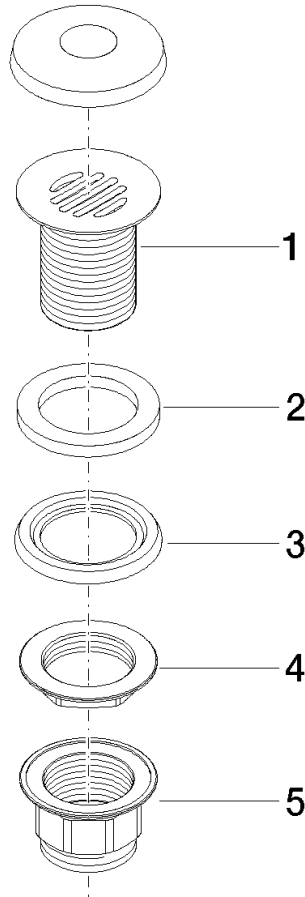

Grated waste 1 1/4" - Brushed Dark Platinum

IMO

10 110 970

Fits: IMO, LULU, MADISON, MEM, TARA,
CL.1, LISSÉ, VAIA, META, CYO

	Brushed Dark Platinum	10 110 970-99
	Chrome	10 110 970-00
	Brushed Platinum	10 110 970-06
	Platinum	10 110 970-08
	Durabrand (23kt Gold)	10 110 970-09
	Dark Chrome	10 110 970-19
	Light Gold	10 110 970-26
	Brushed Light Gold	10 110 970-27
	Brushed Durabrand (23kt Gold)	10 110 970-28
	Matte Black	10 110 970-33
	Brushed Bronze	10 110 970-42
	Brushed Champagne (22kt Gold)	10 110 970-46
	Champagne (22kt Gold)	10 110 970-47
	Brushed Chrome	10 110 970-93

Grated waste 1 1/4" - Brushed Dark Platinum

IMO

10 110 970

Only suitable for sinks without an overflow.

10 110 970

10 110 970

Product version from 10/1/2023

Parts for other finishes can be found here: [Chrome](#)

Grated waste 1 1/4" - Brushed Dark Platinum

IMO

10 110 970

Spare parts list

Product version from 10/1/2023

No.	Item Number	Name	Quantity used	Delivery time
	09 11 01 025-99	cup	5	30