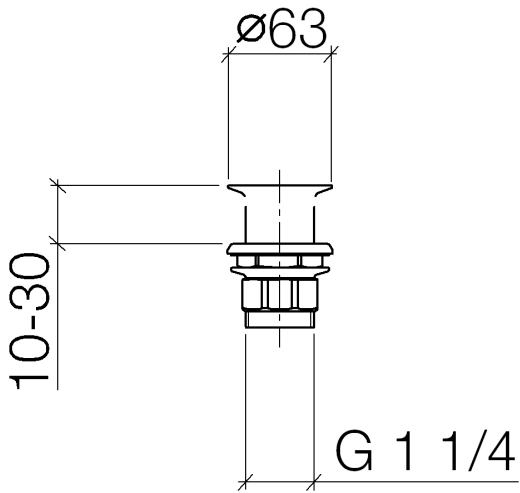

Grated waste 1 1/4" - Brushed Dark Platinum

IMO

10 110 970

Fits: IMO, LULU, MADISON, MEM, TARA,
CL.1, LISSÉ, VAIA, META, CYO

	Brushed Dark Platinum	10 110 970-99
	Chrome	10 110 970-00
	Brushed Platinum	10 110 970-06
	Platinum	10 110 970-08
	Durabrand (23kt Gold)	10 110 970-09
	Dark Chrome	10 110 970-19
	Light Gold	10 110 970-26
	Brushed Light Gold	10 110 970-27
	Brushed Durabrand (23kt Gold)	10 110 970-28
	Matte Black	10 110 970-33
	Brushed Bronze	10 110 970-42
	Brushed Champagne (22kt Gold)	10 110 970-46
	Champagne (22kt Gold)	10 110 970-47
	Brushed Chrome	10 110 970-93

Grated waste 1 1/4" - Brushed Dark Platinum

IMO

10 110 970

Only suitable for sinks without an overflow.

10 110 970

10 110 970

Product version from 10/1/2023

Parts for other finishes can be found here: [Chrome](#)

Grated waste 1 1/4" - Brushed Dark Platinum

IMO

10 110 970

Spare parts list

Product version from 10/1/2023

No.	Item Number	Name	Quantity used	Delivery time
	09 11 01 025-99	cup	5	30