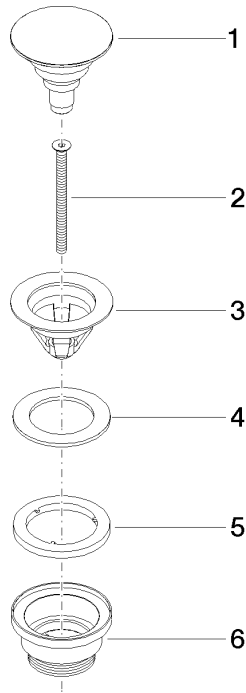

Basin Waste with push fastening 1 1/4" - Brushed Platinum

IMO

10 125 970

Fits: IMO, LULU, MADISON, MEM, TARA,
CL.1, LISSÉ, VAIA, META, CYO

	Brushed Platinum	10 125 970-06
	Chrome	10 125 970-00
	Platinum	10 125 970-08
	Durabress (23kt Gold)	10 125 970-09
	Dark Chrome	10 125 970-19
	Light Gold	10 125 970-26
	Brushed Light Gold	10 125 970-27
	Brushed Durabress (23kt Gold)	10 125 970-28
	Matte Black	10 125 970-33
	Platinum / Brushed Platinum	10 125 970-36
	Durabress / Brushed Durabress (23kt Gold)	10 125 970-38
	Brushed Bronze	10 125 970-42
	Brushed Champagne (22kt Gold)	10 125 970-46
	Champagne (22kt Gold)	10 125 970-47
	Brushed Chrome	10 125 970-93
	Brushed Dark Platinum	10 125 970-99

Basin Waste with push fastening 1 1/4" - Brushed Platinum

IMO

10 125 970

Only suitable for basins with an overflow.

10 125 970

mm [inches]

10 125 970

Product version from 10/1/2023

Parts for other
finishes can be found
here: [Chrome](#)

Basin Waste with push fastening 1 1/4" - Brushed Platinum

IMO

10 125 970

Spare parts list

Product version from 10/1/2023

No.	Item Number	Name	Quantity used	Delivery time
	04 31 20 096 00-06	plug	6	10