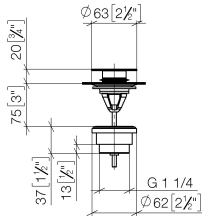

Basin Waste with push fastening 1 1/4" - Brushed Platinum

IMO

10 125 970

Fits: IMO, LULU, MADISON, MEM, TARA,
CL.1, LISSÉ, VAIA, META, CYO

	Brushed Platinum	10 125 970-06
	Chrome	10 125 970-00
	Platinum	10 125 970-08
	Durabress (23kt Gold)	10 125 970-09
	Dark Chrome	10 125 970-19
	Light Gold	10 125 970-26
	Brushed Light Gold	10 125 970-27
	Brushed Durabress (23kt Gold)	10 125 970-28
	Matte Black	10 125 970-33
	Platinum / Brushed Platinum	10 125 970-36
	Durabress / Brushed Durabress (23kt Gold)	10 125 970-38
	Brushed Bronze	10 125 970-42
	Brushed Champagne (22kt Gold)	10 125 970-46
	Champagne (22kt Gold)	10 125 970-47
	Brushed Chrome	10 125 970-93
	Brushed Dark Platinum	10 125 970-99

Basin Waste with push fastening 1 1/4" - Brushed Platinum

IMO

10 125 970

Only suitable for basins with an overflow.

10 125 970

mm [inches]

10 125 970

Product version from 10/1/2023

Parts for other
finishes can be found
here: [Chrome](#)

Basin Waste with push fastening 1 1/4" - Brushed Platinum

IMO

10 125 970

Spare parts list

Product version from 10/1/2023

No.	Item Number	Name	Quantity used	Delivery time
	04 31 20 096 00-06	plug	6	10