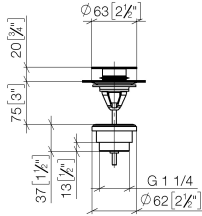

## Basin Waste with push fastening 1 1/4" - Platinum

---

IMO

10 125 970

Only suitable for basins with an overflow.

10 125 970

mm [inches]

10 125 970

## Basin Waste with push fastening 1 1/4" - Platinum

IMO

10 125 970