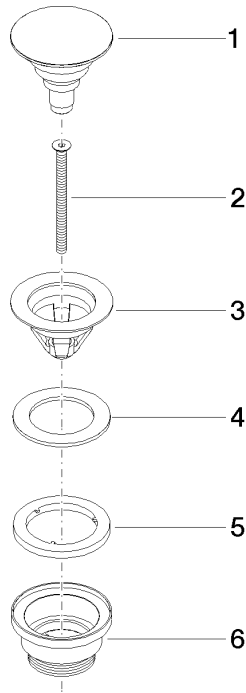

10 125 970

Fits: IMO, LULU, MADISON, MEM, TARA,  
CL.1, LISSÉ, VAIA, META, CYO

	Platinum	10 125 970-08
	Chrome	10 125 970-00
	Brushed Platinum	10 125 970-06
	Durabress (23kt Gold)	10 125 970-09
	Dark Chrome	10 125 970-19
	Light Gold	10 125 970-26
	Brushed Light Gold	10 125 970-27
	Brushed Durabress (23kt Gold)	10 125 970-28
	Matte Black	10 125 970-33
	Platinum / Brushed Platinum	10 125 970-36
	Durabress / Brushed Durabress (23kt Gold)	10 125 970-38
	Brushed Bronze	10 125 970-42
	Brushed Champagne (22kt Gold)	10 125 970-46
	Champagne (22kt Gold)	10 125 970-47
	Brushed Chrome	10 125 970-93
	Brushed Dark Platinum	10 125 970-99

## Basin Waste with push fastening 1 1/4" - Platinum

---

IMO

10 125 970

Only suitable for basins with an overflow.

10 125 970

mm [inches]

10 125 970

## Basin Waste with push fastening 1 1/4" - Platinum

IMO

10 125 970

#### Product version from 10/1/2023

No.	Item Number	Name	Quantity used	Delivery time
	04 31 20 096 00-08	plug	6	-

Spare part can no longer be ordered, please order the replacement item