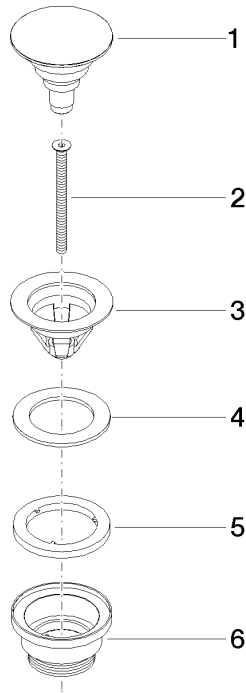

**Basin Waste with push fastening 1 1/4" - Light Gold**

IMO

10 125 970

Fits: IMO, LULU, MADISON, MEM, TARA,  
CL.1, LISSÉ, VAIA, META, CYO

	Light Gold	10 125 970-26
	Chrome	10 125 970-00
	Brushed Platinum	10 125 970-06
	Platinum	10 125 970-08
	Durabrand (23kt Gold)	10 125 970-09
	Dark Chrome	10 125 970-19
	Brushed Light Gold	10 125 970-27
	Brushed Durabrand (23kt Gold)	10 125 970-28
	Matte Black	10 125 970-33
	Platinum / Brushed Platinum	10 125 970-36
	Durabrand / Brushed Durabrand (23kt Gold)	10 125 970-38
	Brushed Bronze	10 125 970-42
	Brushed Champagne (22kt Gold)	10 125 970-46
	Champagne (22kt Gold)	10 125 970-47
	Brushed Chrome	10 125 970-93
	Brushed Dark Platinum	10 125 970-99

## Basin Waste with push fastening 1 1/4" - Light Gold

---

IMO

10 125 970

Only suitable for basins with an overflow.

10 125 970

mm [inches]

10 125 970

**Product version from 10/1/2023**

Parts for other  
finishes can be found  
here: [Chrome](#)

Basin Waste with push fastening 1 1/4" - Light Gold

IMO

10 125 970

**Spare parts list**

**Product version from 10/1/2023**

No.	Item Number	Name	Quantity used	Delivery time
	04 31 20 096 00-26	plug	6	-

Spare part can no longer be ordered, please order the replacement item