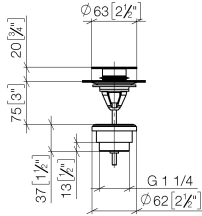

**Basin Waste with push fastening 1 1/4" - Light Gold**

IMO

10 125 970

Fits: IMO, LULU, MADISON, MEM, TARA,  
CL.1, LISSÉ, VAIA, META, CYO

	Light Gold	10 125 970-26
	Chrome	10 125 970-00
	Brushed Platinum	10 125 970-06
	Platinum	10 125 970-08
	Durabrand (23kt Gold)	10 125 970-09
	Dark Chrome	10 125 970-19
	Brushed Light Gold	10 125 970-27
	Brushed Durabrand (23kt Gold)	10 125 970-28
	Matte Black	10 125 970-33
	Platinum / Brushed Platinum	10 125 970-36
	Durabrand / Brushed Durabrand (23kt Gold)	10 125 970-38
	Brushed Bronze	10 125 970-42
	Brushed Champagne (22kt Gold)	10 125 970-46
	Champagne (22kt Gold)	10 125 970-47
	Brushed Chrome	10 125 970-93
	Brushed Dark Platinum	10 125 970-99

## Basin Waste with push fastening 1 1/4" - Light Gold

---

IMO

10 125 970

Only suitable for basins with an overflow.

10 125 970

mm [inches]

10 125 970

**Product version from 10/1/2023**

Parts for other  
finishes can be found  
here: [Chrome](#)

Basin Waste with push fastening 1 1/4" - Light Gold

IMO

10 125 970

**Spare parts list**

**Product version from 10/1/2023**