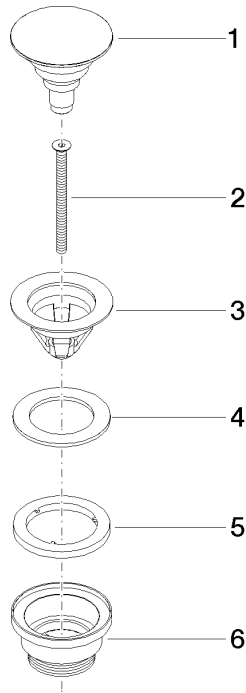

Basin Waste with push fastening 1 1/4" - Brushed Durabronze (23kt Gold)

IMO

10 125 970

Fits: IMO, LULU, MADISON, MEM, TARA,
CL.1, LISSÉ, VAIA, META, CYO

	Brushed Durabronze (23kt Gold)	10 125 970-28
	Chrome	10 125 970-00
	Brushed Platinum	10 125 970-06
	Platinum	10 125 970-08
	Durabronze (23kt Gold)	10 125 970-09
	Dark Chrome	10 125 970-19
	Light Gold	10 125 970-26
	Brushed Light Gold	10 125 970-27
	Matte Black	10 125 970-33
	Platinum / Brushed Platinum	10 125 970-36
	Durabronze / Brushed Durabronze (23kt Gold)	10 125 970-38
	Brushed Bronze	10 125 970-42
	Brushed Champagne (22kt Gold)	10 125 970-46
	Champagne (22kt Gold)	10 125 970-47
	Brushed Chrome	10 125 970-93
	Brushed Dark Platinum	10 125 970-99

Basin Waste with push fastening 1 1/4" - Brushed Durabronze (23kt Gold)

IMO

10 125 970

Only suitable for basins with an overflow.

10 125 970

mm [inches]

10 125 970

Product version from 10/1/2023

Parts for other
finishes can be found
here: [Chrome](#)

Basin Waste with push fastening 1 1/4" - Brushed Durabron (23kt Gold)

IMO

10 125 970

Spare parts list

Product version from 10/1/2023

No.	Item Number	Name	Quantity used	Delivery time
	04 31 20 096 00-28	plug	6	20