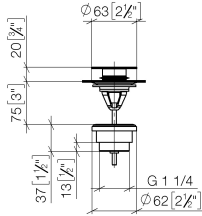

Basin Waste with push fastening 1 1/4" - Brushed Durabronze (23kt Gold)

IMO

10 125 970

Fits: IMO, LULU, MADISON, MEM, TARA,
CL.1, LISSÉ, VAIA, META, CYO

	Brushed Durabronze (23kt Gold)	10 125 970-28
	Chrome	10 125 970-00
	Brushed Platinum	10 125 970-06
	Platinum	10 125 970-08
	Durabronze (23kt Gold)	10 125 970-09
	Dark Chrome	10 125 970-19
	Light Gold	10 125 970-26
	Brushed Light Gold	10 125 970-27
	Matte Black	10 125 970-33
	Platinum / Brushed Platinum	10 125 970-36
	Durabronze / Brushed Durabronze (23kt Gold)	10 125 970-38
	Brushed Bronze	10 125 970-42
	Brushed Champagne (22kt Gold)	10 125 970-46
	Champagne (22kt Gold)	10 125 970-47
	Brushed Chrome	10 125 970-93
	Brushed Dark Platinum	10 125 970-99

Basin Waste with push fastening 1 1/4" - Brushed Durabronze (23kt Gold)

IMO

10 125 970

Only suitable for basins with an overflow.

10 125 970

mm [inches]

10 125 970

Product version from 10/1/2023

Parts for other
finishes can be found
here: [Chrome](#)

Basin Waste with push fastening 1 1/4" - Brushed Durabron (23kt Gold)

IMO

10 125 970

Spare parts list

Product version from 10/1/2023

No.	Item Number	Name	Quantity used	Delivery time
	04 31 20 096 00-28	plug	6	20