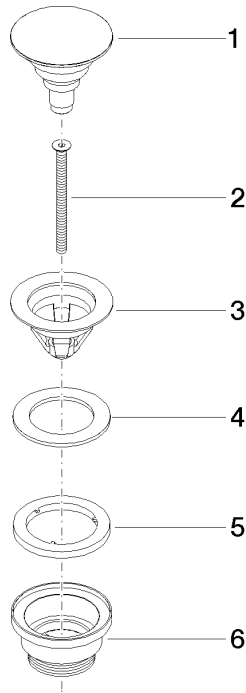

10 125 970

Fits: IMO, LULU, MADISON, MEM, TARA,
CL.1, LISSÉ, VAIA, META, CYO

	Matte Black	10 125 970-33
	Chrome	10 125 970-00
	Brushed Platinum	10 125 970-06
	Platinum	10 125 970-08
	Durabass (23kt Gold)	10 125 970-09
	Dark Chrome	10 125 970-19
	Light Gold	10 125 970-26
	Brushed Light Gold	10 125 970-27
	Brushed Durabass (23kt Gold)	10 125 970-28
	Platinum / Brushed Platinum	10 125 970-36
	Durabass / Brushed Durabass (23kt Gold)	10 125 970-38
	Brushed Bronze	10 125 970-42
	Brushed Champagne (22kt Gold)	10 125 970-46
	Champagne (22kt Gold)	10 125 970-47
	Brushed Chrome	10 125 970-93
	Brushed Dark Platinum	10 125 970-99

Basin Waste with push fastening 1 1/4" - Matte Black

IMO

10 125 970

Only suitable for basins with an overflow.

10 125 970

mm [inches]

10 125 970

Product version from 10/1/2023

Parts for other finishes can be found here: [Chrome](#)

Basin Waste with push fastening 1 1/4" - Matte Black

IMO

10 125 970

Spare parts list

Product version from 10/1/2023

No.	Item Number	Name	Quantity used	Delivery time
	04 31 20 096 00-33	plug	6	30