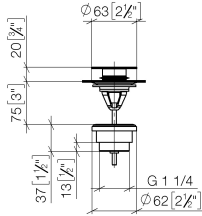

Basin Waste with push fastening 1 1/4" - Matte Black

IMO

10 125 970

Only suitable for basins with an overflow.

10 125 970

mm [inches]

10 125 970

Product version from 10/1/2023

Parts for other finishes can be found here: [Chrome](#)

Basin Waste with push fastening 1 1/4" - Matte Black

IMO

10 125 970

Spare parts list

Product version from 10/1/2023

No.	Item Number	Name	Quantity used	Delivery time
	04 31 20 096 00-33	plug	6	30