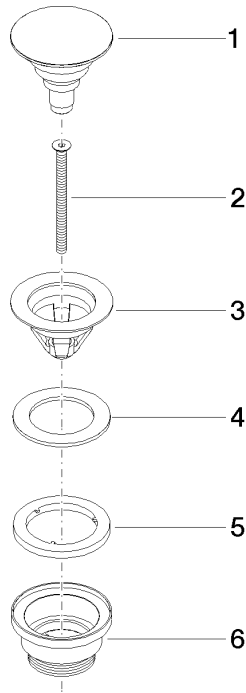

Basin Waste with push fastening 1 1/4" - Matte Black

IMO

10 125 970

Fits: IMO, LULU, MADISON, MEM, TARA,
CL.1, LISSÉ, VAIA, META, CYO

	Matte Black	10 125 970-33
	Chrome	10 125 970-00
	Brushed Platinum	10 125 970-06
	Platinum	10 125 970-08
	Durabass (23kt Gold)	10 125 970-09
	Dark Chrome	10 125 970-19
	Light Gold	10 125 970-26
	Brushed Light Gold	10 125 970-27
	Brushed Durabass (23kt Gold)	10 125 970-28
	Platinum / Brushed Platinum	10 125 970-36
	Durabass / Brushed Durabass (23kt Gold)	10 125 970-38
	Brushed Bronze	10 125 970-42
	Brushed Champagne (22kt Gold)	10 125 970-46
	Champagne (22kt Gold)	10 125 970-47
	Brushed Chrome	10 125 970-93
	Brushed Dark Platinum	10 125 970-99

Basin Waste with push fastening 1 1/4" - Matte Black

IMO

10 125 970

Only suitable for basins with an overflow.

10 125 970

mm [inches]

10 125 970

Product version from 10/1/2023

Parts for other
finishes can be found
here: [Chrome](#)

Basin Waste with push fastening 1 1/4" - Matte Black

IMO

10 125 970

Spare parts list

Product version from 10/1/2023

No.	Item Number	Name	Quantity used	Delivery time
	04 31 20 096 00-33	plug	6	30